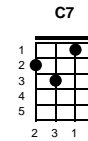

Rock Me Baby

B.B. King

Key of C

G G G G F F F F C C C C G7 G7 G7 G7

C Rock me baby, rock me all night long **C7**

F Rock me baby, honey rock me all night long **C C7**

G Rock me baby, like my back ain't got no bone **F C G7**

C Rock me baby, honey, rock me slow **C7**

F Rock me baby, honey rock me slow **C C7**

G Rock me baby, till I want no more **F C G7**

-- 12 Bar Blues and Rides

C Roll me baby, like you roll a wagon wheel **C7**

F Now, roll me baby, like you roll a wagon wheel **C C7**

G Roll me baby, don't know how good it makes me feel **F C G7**

C Rock me baby, rock me all night long **C7**

F Rock me baby, honey rock me all night long **C C7**

G Rock me baby, like my back ain't got no bone **F C**

STANDARD

BARITONE

NOTE:

12 Bar Blues - 12 measures (bars) of four beats each.

The chords used are I, IV, and V chords.

In the key of C, I = C, IV = F, and V = G