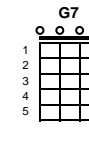

Rock Me Baby

B.B. King

Key of C

G G G G F F F F C C C C G7 G7 G7 G7

C Rock me baby, rock me all night long **C7**

F Rock me baby, honey rock me all night long **C C7**

G Rock me baby, like my back ain't got no bone **F C G7**

C Rock me baby, honey, rock me slow **C7**

F Rock me baby, honey rock me slow **C C7**

G Rock me baby, till I want no more **F C G7**

-- 12 Bar Blues and Rides

C Roll me baby, like you roll a wagon wheel **C7**

F Now, roll me baby, like you roll a wagon wheel **C C7**

G Roll me baby, don't know how good it makes me feel **F C G7**

C Rock me baby, rock me all night long **C7**

F Rock me baby, honey rock me all night long **C C7**

G Rock me baby, like my back ain't got no bone **F C**

STANDARD

BARITONE

NOTE:

12 Bar Blues - 12 measures (bars) of four beats each.

The chords used are I, IV, and V chords.

In the key of C, I = C, IV = F, and V = G