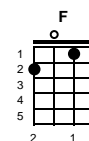

Rock Me Baby

B.B. King

Key of C

G G G G F F F F C C C C G7 G7 G7 G7

C Rock me baby, rock me all night long **C7**

F Rock me baby, honey rock me all night long **C C7**

G Rock me baby, like my back ain't got no bone **F C G7**

C Rock me baby, honey, rock me slow **C7**

F Rock me baby, honey rock me slow **C C7**

G Rock me baby, till I want no more **F C G7**

-- 12 Bar Blues and Rides

C Roll me baby, like you roll a wagon wheel **C7**

F Now, roll me baby, like you roll a wagon wheel **C C7**

G Roll me baby, don't know how good it makes me feel **F C G7**

C Rock me baby, rock me all night long **C7**

F Rock me baby, honey rock me all night long **C C7**

G Rock me baby, like my back ain't got no bone **F C**

STANDARD

BARITONE

NOTE:

12 Bar Blues - 12 measures (bars) of four beats each.

The chords used are I, IV, and V chords.

In the key of C, I = C, IV = F, and V = G