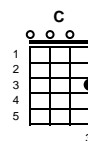

Rock Me Baby

B.B. King

Key of C

G G G G F F F F C C C C G7 G7 G7 G7

C Rock me baby, rock me all night long **C7**

F Rock me baby, honey rock me all night long **C C7**

G Rock me baby, like my back ain't got no bone **F C G7**

C Rock me baby, honey, rock me slow **C7**

F Rock me baby, honey rock me slow **C C7**

G Rock me baby, till I want no more **F C G7**

-- 12 Bar Blues and Rides

C Roll me baby, like you roll a wagon wheel **C7**

F Now, roll me baby, like you roll a wagon wheel **C C7**

G Roll me baby, don't know how good it makes me feel **F C G7**

C Rock me baby, rock me all night long **C7**

F Rock me baby, honey rock me all night long **C C7**

G Rock me baby, like my back ain't got no bone **F C**

STANDARD

BARITONE

NOTE:

12 Bar Blues - 12 measures (bars) of four beats each.

The chords used are I, IV, and V chords.

In the key of C, I = C, IV = F, and V = G