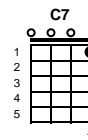

Rock Me Baby

B.B. King

Key of C

G G G G F F F F C C C C G7 G7 G7 G7

C Rock me baby, rock me all night long **C7**

F Rock me baby, honey rock me all night long **C C7**

G Rock me baby, like my back ain't got no bone **F C G7**

C Rock me baby, honey, rock me slow **C7**

F Rock me baby, honey rock me slow **C C7**

G Rock me baby, till I want no more **F C G7**

-- 12 Bar Blues and Rides

C Roll me baby, like you roll a wagon wheel **C7**

F Now, roll me baby, like you roll a wagon wheel **C C7**

G Roll me baby, don't know how good it makes me feel **F C G7**

C Rock me baby, rock me all night long **C7**

F Rock me baby, honey rock me all night long **C C7**

G Rock me baby, like my back ain't got no bone **F C**

STANDARD

BARITONE

NOTE:

12 Bar Blues - 12 measures (bars) of four beats each.

The chords used are I, IV, and V chords.

In the key of C, I = C, IV = F, and V = G