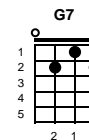

Rock Me Baby

B.B. King

Key of C

G G G G F F F F C C C C G7 G7 G7 G7

C Rock me baby, rock me all night long **C7**

F Rock me baby, honey rock me all night long **C C7**

G Rock me baby, like my back ain't got no bone **F C G7**

C Rock me baby, honey, rock me slow **C7**

F Rock me baby, honey rock me slow **C C7**

G Rock me baby, till I want no more **F C G7**

-- 12 Bar Blues and Rides

C Roll me baby, like you roll a wagon wheel **C7**

F Now, roll me baby, like you roll a wagon wheel **C C7**

G Roll me baby, don't know how good it makes me feel **F C G7**

C Rock me baby, rock me all night long **C7**

F Rock me baby, honey rock me all night long **C C7**

G Rock me baby, like my back ain't got no bone **F C**

STANDARD

BARITONE

NOTE:

12 Bar Blues - 12 measures (bars) of four beats each.

The chords used are I, IV, and V chords.

In the key of C, I = C, IV = F, and V = G