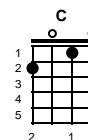

Rock Me Baby

B.B. King

Key of C

G G G G F F F F C C C C G7 G7 G7 G7

C Rock me baby, rock me all night long **C7**

F Rock me baby, honey rock me all night long **C C7**

G Rock me baby, like my back ain't got no bone **F C G7**

C Rock me baby, honey, rock me slow **C7**

F Rock me baby, honey rock me slow **C C7**

G Rock me baby, till I want no more **F C G7**

-- 12 Bar Blues and Rides

C Roll me baby, like you roll a wagon wheel **C7**

F Now, roll me baby, like you roll a wagon wheel **C C7**

G Roll me baby, don't know how good it makes me feel **F C G7**

C Rock me baby, rock me all night long **C7**

F Rock me baby, honey rock me all night long **C C7**

G Rock me baby, like my back ain't got no bone **F C**

STANDARD

BARITONE

NOTE:

12 Bar Blues - 12 measures (bars) of four beats each.

The chords used are I, IV, and V chords.

In the key of C, I = C, IV = F, and V = G