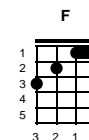

Rock Me Baby

B.B. King

Key of C

G G G G F F F F C C C C G7 G7 G7 G7

C Rock me baby, rock me all night long **C7**

F Rock me baby, honey rock me all night long **C C7**

G Rock me baby, like my back ain't got no bone **F C G7**

C Rock me baby, honey, rock me slow **C7**

F Rock me baby, honey rock me slow **C C7**

G Rock me baby, till I want no more **F C G7**

-- 12 Bar Blues and Rides

C Roll me baby, like you roll a wagon wheel **C7**

F Now, roll me baby, like you roll a wagon wheel **C C7**

G Roll me baby, don't know how good it makes me feel **F C G7**

C Rock me baby, rock me all night long **C7**

F Rock me baby, honey rock me all night long **C C7**

G Rock me baby, like my back ain't got no bone **F C**

STANDARD

BARITONE

NOTE:

12 Bar Blues - 12 measures (bars) of four beats each.

The chords used are I, IV, and V chords.

In the key of C, I = C, IV = F, and V = G