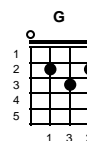

Rock Me Baby

B.B. King

Key of C

G G G G F F F F C C C C G7 G7 G7 G7

C Rock me baby, rock me all night long **C7**

F Rock me baby, honey rock me all night long **C C7**

G Rock me baby, like my back ain't got no bone **F C G7**

C Rock me baby, honey, rock me slow **C7**

F Rock me baby, honey rock me slow **C C7**

G Rock me baby, till I want no more **F C G7**

-- 12 Bar Blues and Rides

C Roll me baby, like you roll a wagon wheel **C7**

F Now, roll me baby, like you roll a wagon wheel **C C7**

G Roll me baby, don't know how good it makes me feel **F C G7**

C Rock me baby, rock me all night long **C7**

F Rock me baby, honey rock me all night long **C C7**

G Rock me baby, like my back ain't got no bone **F C**

STANDARD

BARITONE

NOTE:

12 Bar Blues - 12 measures (bars) of four beats each.

The chords used are I, IV, and V chords.

In the key of C, I = C, IV = F, and V = G