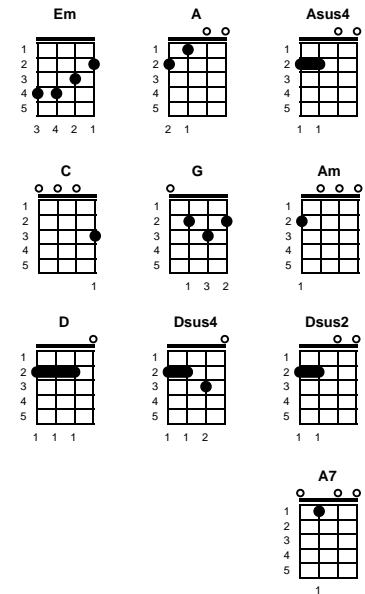

Rocket Man

Elton John, Bernie Taupin

Intro: Chords for ending, 1X

Key of G

v1:

Em She packed my bags last night pre-flight
Em **A** **Asus4** Zero hour, nine a.m.
C **G** **Am** **D** **Dsus4** **Dsus2** And I'm gonna be high as a kite by then
Em **A** **Asus4** I miss the earth so much, I miss my wife
Em **A** **Asus4** It's so lonely out in space
C **G** **Am** **D** **Dsus4** **Dsus2** On such a timeless flight

chorus:

G And I think it's gonna be a long, long time
C
G 'Till touch down brings me round to find
C
G **A** **A7** I'm not the man they think I am at home
C **G** **C** Oh no, no, no, I'm a rocket man
G **C** **C** Rocket man, burning out his fuse up here alone
G **C** And I think it's gonna be a long, long time
G
C 'Till touch down brings me round to find
C
G **A** **A7** I'm not the man they think I am at home
C **G** **C** Oh no, no, no, I'm a rocket man
C **G** **C** Rocket man, burning out his fuse up here alone

v2:

Em **A** **Asus4** Mars ain't the kind of place to raise your kids
Em **A** **Asus4** In fact it's cold as hell
C **G** **Am** **D** **Dsus4** **Dsus2** And there's no one there to raise them, if you did
Em **A** **Asus4** And all this science I don't understand
Em **A** **Asus4** It's just my job, five days a week
C **G** **Am** **D** **Dsus4** **Dsus2** A rocket man, a rocket man -- **CHORUS**

ending:

C **G**
And I think it's gonna be a long, long time (4X)

STANDARD