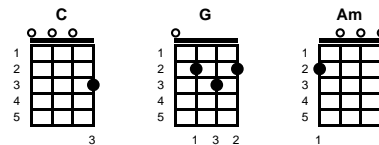

Sad Song (We The Kings)

Kevin Bard, David Immerman

Key of C

C G Am F

v1:

C G Am F
You and I, we're like fireworks and symphonies exploding in the sky
C G Am F
With you I'm alive, like all the missing pieces of my heart, they finally collide
Am Em
So stop time right here in the moonlight
F G
Cause I don't ever wanna close my eyes

chorus 1:

F C G
Without you, I feel broke, like I'm half of a whole
F C G
Without you, I've got no hand to hold
F C G Am F
Without you, I feel torn, like a sail in a storm
G (TACET) F C F C G C
Without you, I'm just a sad song, I'm just a sad so....ong

v2:

G Am F
With you, I fall, its like I'm leaving all my past in silhouettes upon the wall
C G
With you, I'm a beautiful mess
Am F
It's like we're standing hand in hand with all our fears upon the edge
Am Em
So stop time right here in the moonlight
F G
Cause I don't ever wanna close my eyes

chorus 2:

F C G
Without you, I feel broke, like I'm half of a whole
F C G
Without you, I've got no hand to hold
F C G Am F
Without you, I feel torn, like a sail in a storm
G F
Without you, I'm just a sad song

bridge:

G F C G C
You're the perfect melody, the only harmony I wanna hear
F C
You're my favorite part of me, with you standing next to me
G
I've got nothing to fear

-- CHORUS 2, CHORUS 1

ending:

C

STANDARD