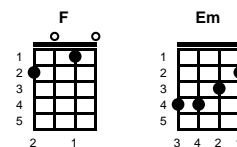

Sad Song (We The Kings)

Kevin Bard, David Immerman

Key of C

C G Am F

v1:

C G Am F
You and I, we're like fireworks and symphonies exploding in the sky
C G Am F
With you I'm alive, like all the missing pieces of my heart, they finally collide
Am Em
So stop time right here in the moonlight
F G
Cause I don't ever wanna close my eyes

chorus 1:

F C G
Without you, I feel broke, like I'm half of a whole
F C G
Without you, I've got no hand to hold
F C G Am F
Without you, I feel torn, like a sail in a storm
G (TACET) F C F C G C
Without you, I'm just a sad song, I'm just a sad so....ong

v2:

G Am F
With you, I fall, its like I'm leaving all my past in silhouettes upon the wall
C G
With you, I'm a beautiful mess
Am F
It's like we're standing hand in hand with all our fears upon the edge
Am Em
So stop time right here in the moonlight
F G
Cause I don't ever wanna close my eyes

chorus 2:

F C G
Without you, I feel broke, like I'm half of a whole
F C G
Without you, I've got no hand to hold
F C G Am F
Without you, I feel torn, like a sail in a storm
G F
Without you, I'm just a sad song

bridge:

G F C G C
You're the perfect melody, the only harmony I wanna hear
F C
You're my favorite part of me, with you standing next to me
G
I've got nothing to fear

-- CHORUS 2, CHORUS 1

ending:

C

STANDARD