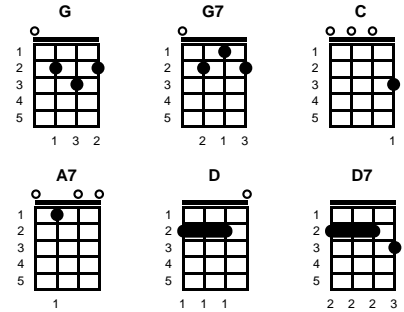

San Antonio Rose

Bob Wills

Key of G

Intro: Chords for ending

v1:

Deep within my heart, lies a melo - dy
A song of old San Antone
Where in dreams I live with a memo - ry
Beneath the stars all alone

v2:

It was there I found, beside the Ala - mo
Enchantment ~ strange as the blue above
A moonlit path that only she would know
Still hears my broken song of love

chorus:

Moon in all your splendor, know only my heart
Call back my Rose, Rose of San Antone
Lips so sweet and tender, like petals fallin' apart
Speak once again of my love, my own

v3:

Broken songs ~ empty words I know
That live in my heart all alone
For that moonlit path beside the Ala - mo
And Rose, my Rose of San Antone

ending:

And Rose, my Rose of San Antone

STANDARD

BARITONE