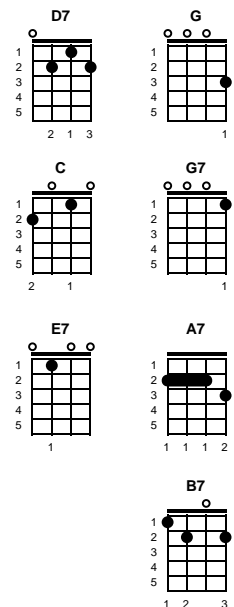

**C G E7**  
Think I'll take me a freight train, it's as big as I'm feelin' blue

**A7 D7**  
I'm gonna ride, ride, ride to the end of the line, thinkin' only (only) of you

**v4:**

**G C G G7**  
Well, meanwhile livin' the city, I'm just about to go insane

**C B7**  
Seems like I heard my baby, the way she used to call my name

**C**  
If she ever comes back to stay

**G E7**  
There's gonna be another brand new (brand new) day

**A7 D7 G E7**  
Walkin' with my baby by the San Francisco Bay

ending:

**A7 D7 G**  
Walkin' with my baby by the (by the) San Francisco Bay

**STANDARD**

**BARITONE**

**Key of D**

**Key of F**