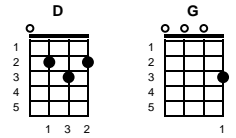

San Francisco Bay Blues

Jesse Fuller

Key of D

E7 **A7** **D** **A7**

v1:

A7 **D** **G** **D** **D7**
I got the blues when my baby left me by the San Francisco Bay

G **D** **D7**
Ocean liner she's gone so far away

G
Well, I didn't mean to treat her so bad

D **B7**
She was the best gal I ever have (ever) had

E7 **A7**
She said goodbye, gonna make me cry, I'm gonna lay down and die

v2:

D **G** **D** **D7**
Well, I ain't got a nickel and I ain't got a lousy (lousy) dime

G **F#7**
If she don't come back, I think I'm gonna lose my mind

G **E7**
If she ever comes back to stay

D **B7**
It's gonna be another brand new (brand new) day

E7 **A7** **D** **A7**
Walkin' with my baby by the San Francisco Bay

v3:

D **G** **D**
Well, I'm sittin' down lookin' through my back door

G **D7**
Just a wonderin' which way to go

G **D**
Woman I'm so crazy for said she don't love me no more

G **D** **B7**
Think I'll take me a freight train, it's as big as I'm feelin' blue

E7 **A7**
I'm gonna ride, ride, ride to the end of the line, thinkin' only (only) of you

v4:

D **G** **D** **D7**
Well, meanwhile livin' the city, I'm just about to go insane

G **F#7**
Seems like I heard my baby, the way she used to call my name

G
If she ever comes back to stay

D **B7**
There's gonna be another brand new (brand new) day

E7 **A7** **D** **B7**
Walkin' with my baby by the San Francisco Bay

ending:

E7 **A7** **D**
Walkin' with my baby by the (by the) San Francisco Bay

STANDARD

BARITONE

Key of F

Key of G