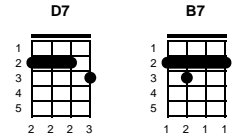

San Francisco Bay Blues

Jesse Fuller

Key of D

E7 **A7** **D** **A7**

v1:

A7 **D** **G** **D** **D7**
I got the blues when my baby left me by the San Francisco Bay

G **D** **D7**
Ocean liner she's gone so far away

G
Well, I didn't mean to treat her so bad

D **B7**
She was the best gal I ever have (ever) had

E7 **A7**
She said goodbye, gonna make me cry, I'm gonna lay down and die

v2:

D **G** **D** **D7**
Well, I ain't got a nickel and I ain't got a lousy (lousy) dime

G **F#7**
If she don't come back, I think I'm gonna lose my mind

G **E7**
If she ever comes back to stay

D **B7**
It's gonna be another brand new (brand new) day

E7 **A7** **D** **A7**
Walkin' with my baby by the San Francisco Bay

v3:

D **G** **D**
Well, I'm sittin' down lookin' through my back door

G **D7**
Just a wonderin' which way to go

G **D**
Woman I'm so crazy for said she don't love me no more

G **D** **B7**
Think I'll take me a freight train, it's as big as I'm feelin' blue

E7 **A7**
I'm gonna ride, ride, ride to the end of the line, thinkin' only (only) of you

v4:

D **G** **D** **D7**
Well, meanwhile livin' the city, I'm just about to go insane

G **F#7**
Seems like I heard my baby, the way she used to call my name

G
If she ever comes back to stay

D **B7**
There's gonna be another brand new (brand new) day

E7 **A7** **D** **B7**
Walkin' with my baby by the San Francisco Bay

ending:

E7 **A7** **D**
Walkin' with my baby by the (by the) San Francisco Bay

STANDARD