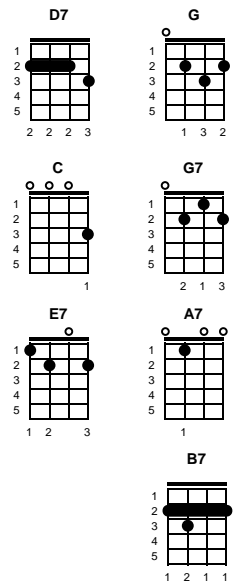

**C G E7**  
Think I'll take me a freight train, it's as big as I'm feelin' blue

**A7 D7**  
I'm gonna ride, ride, ride to the end of the line, thinkin' only (only) of you

**v4:**

**G C G G7**  
Well, meanwhile livin' the city, I'm just about to go insane

**C B7**  
Seems like I heard my baby, the way she used to call my name

**C**  
If she ever comes back to stay

**G E7**  
There's gonna be another brand new (brand new) day

**A7 D7 G E7**  
Walkin' with my baby by the San Francisco Bay

ending:

**A7 D7 G**  
Walkin' with my baby by the (by the) San Francisco Bay

**STANDARD**

**BARITONE**

**Key of D**

**Key of F**