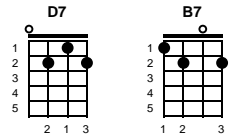

San Francisco Bay Blues

Jesse Fuller

Key of D

E7 **A7** **D** **A7**

v1:

A7 **D** **G** **D** **D7**
I got the blues when my baby left me by the San Francisco Bay

G **D** **D7**
Ocean liner she's gone so far away

G
Well, I didn't mean to treat her so bad

D **B7**
She was the best gal I ever have (ever) had

E7 **A7**
She said goodbye, gonna make me cry, I'm gonna lay down and die

v2:

D **G** **D** **D7**
Well, I ain't got a nickel and I ain't got a lousy (lousy) dime

G **F#7**
If she don't come back, I think I'm gonna lose my mind

G **E7**
If she ever comes back to stay

D **B7**
It's gonna be another brand new (brand new) day

E7 **A7** **D** **A7**
Walkin' with my baby by the San Francisco Bay

v3:

D **G** **D**
Well, I'm sittin' down lookin' through my back door

G **D7**
Just a wonderin' which way to go

G **D**
Woman I'm so crazy for said she don't love me no more

G **D** **B7**
Think I'll take me a freight train, it's as big as I'm feelin' blue

E7 **A7**
I'm gonna ride, ride, ride to the end of the line, thinkin' only (only) of you

v4:

D **G** **D** **D7**
Well, meanwhile livin' the city, I'm just about to go insane

G **F#7**
Seems like I heard my baby, the way she used to call my name

G
If she ever comes back to stay

D **B7**
There's gonna be another brand new (brand new) day

E7 **A7** **D** **B7**
Walkin' with my baby by the San Francisco Bay

ending:

E7 **A7** **D**
Walkin' with my baby by the (by the) San Francisco Bay

STANDARD

BARITONE

Key of F

Key of G