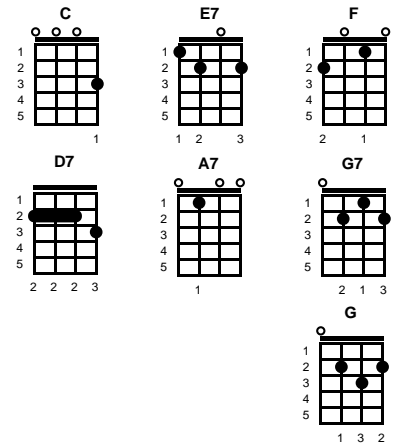

Sea Of Love

George Khoury & John Phillip Baptiste (Phil Phillips) (1959)

Intro: Chords for bridge

v1:

C E7
Come with me, my love
F D7
To the sea, the sea of love
C A7 D7 G7 C F C
I want to tell you, how--ow much I love you

v2:

C E7
Do you remember when we met?
F D7
That's the day I knew you were my pet
C D7 G7 C F C
I want to tell you how--ow much I love you

bridge:

G F G F E7 G
Come with me, to the sea, of... love...

-- REPEAT FROM V2

-- REPEAT V2

ending:

C D7 G7 C F C
I want to tell you how--ow much I love you

Key of C

STANDARD

BARITONE