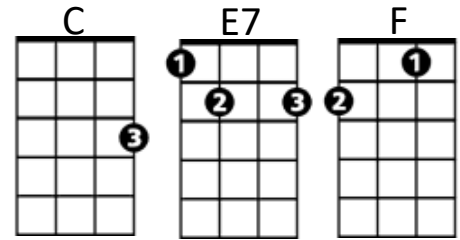

**Sea of Love (George Khoury & John Phillip Baptiste, 1959)**  
**Arrangement: Sea of Love by Phil Phillips (John Phillip Baptiste) (1959)**

**Intro: First verse melody**

**C**                    **E7**  
 Come with me, my love  
**F**                    **D7**  
 To the sea, the sea of love  
**C**                    **F**   **G7**                    **C**   **F** **C** **G**  
 I want to tell you, how much I love you.

**C**                    **E7**  
 Do you remember when we met  
**F**                    **D7**  
 That's the day I knew you were my pet  
**C**                    **F**   **G7**                    **C**   **F** **C** **F**  
 I want to tell you, how much I love you.

**G**                    **F**                    **G**   **F**   **E7** **G7**  
 Come with me . . . to the sea, of - love.

**Repeat from Verse Two**

**C**                    **E7**  
 Do you remember when we met  
**F**                    **D7**  
 That's the day I knew you were my pet  
**C**                    **F**   **G7**                    **C**   **F** **C**  
 I want to tell you, how much I love you.