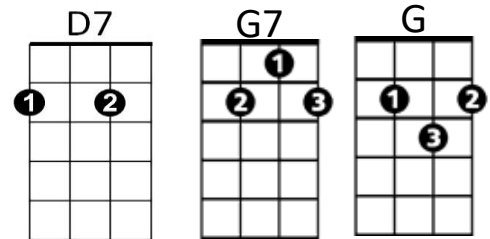

**Sea of Love (George Khoury & John Phillip Baptiste, 1959)**  
**Arrangement: Sea of Love by Phil Phillips (John Phillip Baptiste) (1959)**

**Intro: First verse melody**

**C**                    **E7**  
 Come with me, my love  
**F**                    **D7**  
 To the sea, the sea of love  
**C**                    **F**   **G7**                    **C**   **F** **C** **G**  
 I want to tell you, how much I love you.

**C**                    **E7**  
 Do you remember when we met  
**F**                    **D7**  
 That's the day I knew you were my pet  
**C**                    **F**   **G7**                    **C**   **F** **C** **F**  
 I want to tell you, how much I love you.

**G**                    **F**                    **G**   **F**   **E7** **G7**  
 Come with me . . . to the sea, of - love.

**Repeat from Verse Two**

**C**                    **E7**  
 Do you remember when we met  
**F**                    **D7**  
 That's the day I knew you were my pet  
**C**                    **F**   **G7**                    **C**   **F** **C**  
 I want to tell you, how much I love you.