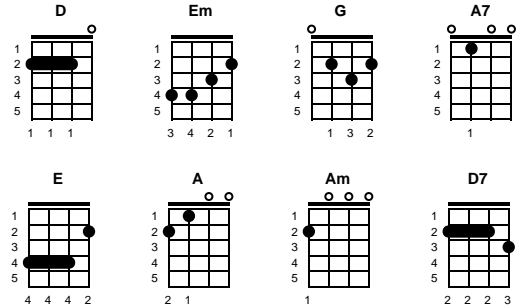

Secret Love

Sammy Fain & Paul Francis Webster

Key of D

Intro: Chords for ending

v1:

D
Once I had a secret love
That lived within the heart of me **Em**
G **Em** **A7**
All too soon my secret love
D
Became impatient to be free

v2:

D
So I told a friendly star
The way that dreamers often do **Em**
G **Em** **A7**
Just how wonderful you are
D
And why I'm so in love with you

chorus:

D **E** **A** **Am**
Now I shout it from the highest hills
D7 **G** **A7**
Even told the golden daffodils
D **Em**
At last my heart's an open door
G **Em** **A7** **D** **G** **D**
And my secret love's no secret anymore

ending:

G **Em** **A7** **D** **G** **D**
And my secret love's no secret anymore

STANDARD