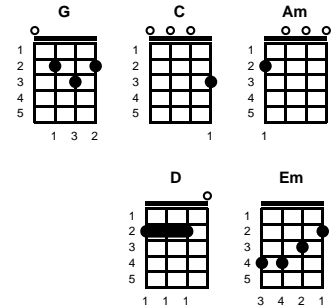

She Don't Love You
Eric Paslay, Jennifer Wayne

Key of G

G C G C

v1:

She don't love you, she's just lonely, she wasn't once upon a time
She used to dance when the band played, she used to be the trustin' kind

v2:

She's no stranger to the leaving, she's heard all the best goodbyes
Fallin' has a different meaning, to her you're just another guy

chorus:

She don't love you, she's just lonely
She don't know another way
To break free from what's been broken
Too many cowboys rode away
So forgive her if she's distant
She can't tell her heart to lie
No, you'll never be her one and only
She don't love you, she's just lonely

v3:

You can hold her in the moonlight, you can give her all the stars
You can promise her forever, but you'll never have her heart -- CHORUS

ending:

Oh, oh-oh, she don't love you ~- she don't love you, she's just lonely ~-
She wasn't once upon a time, I remember her in sunlight
I remember her ~ when she was ~ mine ~- Mine

STANDARD