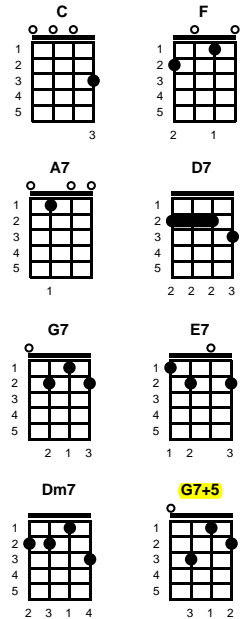

Side By Side

Gus Kahn & Harry M Woods

Key of C

Intro: Chords for ending

v1:

Oh, we ain't got a barrel of mo~---ney, maybe we're ragged and fun~---ny,
 But we'll travel along, singin' a song, side.....by.....side

v2:

Oh, we don't know what's comin' tomor---row, maybe its trouble and sor~---row,
 But we'll travel the road, sharin' our load, side.....by.....side

chorus:

Through all kinds of weather, what if the sky should fall?
 Just as long as we're together, it doesn't matter at all

v3:

When they've all had their quarrels and part~--ed,
 We'll be the same as we start~--ed,
 Just a-travellin' along, singin' a song, side.....by.....side

--REPEAT FROM CHORUS

ending:

Just a-travellin' along, singin' a song, side.....by.....side

STANDARD

BARITONE