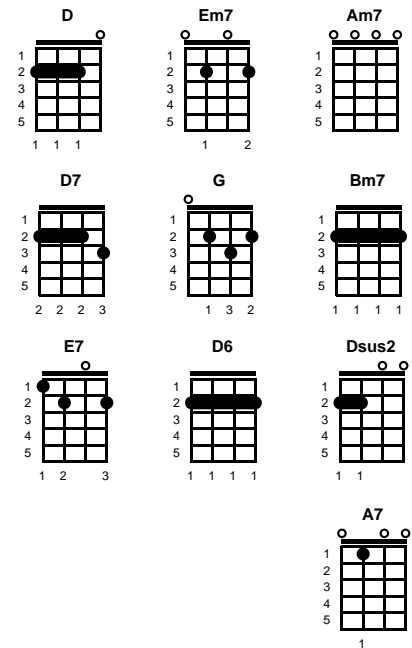

Intro: Chords for last 2 lines, last verse

v1:

D **Em7**
Sing, sing a song
D **Am7** **D7**
Sing out loud, sing out strong
G **D**
Sing of good things, not bad
Bm7 **E7** **Em7**
Sing of happy, not sad

chorus:

D **Em7** **D**
Sing, sing a song, make it simple
D6 **Am7** **D** **D7**
To last your whole life long
G **Dsus2**
Don't worry that it's not good enough
Bm7 **E7** **Em7**
For anyone else to hear
Dsus2 **D** **A7**
Sing, sing a song

bridge:

D
La la la la la, la la la la la la
G **Dsus2**
La da da la do la da
D
La la la la la, la la la la la la
G **Dsus2**
La da da la do la da

v2:

D **Em7**
Sing, sing a song
D **Am7** **D7**
Let the world, sing along
G **D**
Sing the love there could be
Bm7 **E7** **Em7**
Sing of happy not sad

-- **REPEAT V1 & CHORUS**

ending:

D **Dsus2** **D** **A7**
Just sing, sing a song
D **Dsus2** **D**
Just sing, sing a song

STANDARD

BARITONE