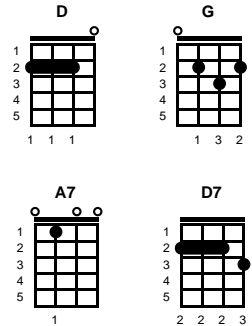

Singing The Blues

Melvin Endsley

Key of D

Intro: Chords for last line of chorus

v1:

Well, I never felt more like singing the blues
Cause I never thought that I'd ever lose your love, dear
Why'd you do me this way?

v2:

Well, I never felt more like crying all night
Cause everything's wrong and nothing ain't right without you
You got me singing the blues

chorus:

The moon and the stars no longer shine
Gone are the dreams I thought were mine
There's nothing left for me to do, but cry --- y over you (cry over you)

v3:

Well, I never felt more like running away
But why should I go cause I couldn't stay without you
You got me singing the blues -- **CHORUS**

ending:

Well, I never felt more like running away
But why should I go cause I couldn't stay without you
You got me singing the blues

STANDARD