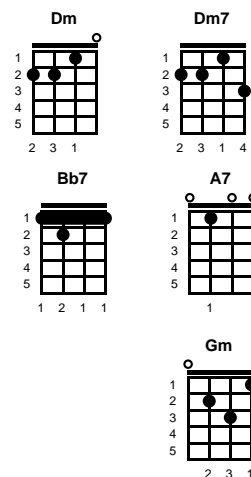

Sixteen Tons
Merle Travis

Key of D

Intro: Chords for last 2 lines of chorus

v1:

Some **Dm** people **Dm7** say a man is made out of mud
A poor man's made out of muscle and blood
Muscle and blood and skin and bones
A mind that's weak and back that's strong

chorus:

You load **Dm** sixteen tons and what do you get **A7**
Another day older and deeper in debt **Dm7**
Saint Peter don't you call me 'cause I can't go **Bb7**
I owe my soul to the company store **A7** **Dm**

v2:

Well, I was born one morning when the sun didn't shine **Dm**
I picked up my shovel and I walked to the mine **Dm7**
I loaded sixteen tons of number nine coal **Gm**
And the strawboss said "Well - a bless my sole" **Dm** -- **CHORUS**

v3:

I was born one morning, it was drizziling rain **Dm**
Fightin and trouble are my middle name **Dm7**
I was raised in a cane brake by an ole mama lion **Bb7**
Cain't no high toned woman make me walk the line **A7** **Dm** -- **CHORUS**

v4:

If you see me comin better step aside **Dm**
A lotta men didn't and a lotta men died **Dm7**
One fist of iron, the other of steel **Gm**
If the right one don't get you then the left one will **Dm** -- **CHORUS**

STANDARD