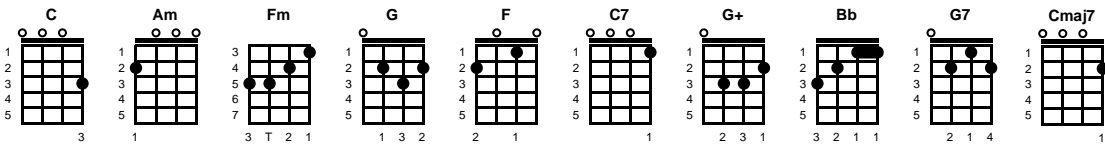

**Sleep Walk**  
Santo & Johnny

Key of C  
6/8

**intro:**

C Am | Fm G | C Am | Fm G  
C Am | Fm G | C Am | Fm G

**v1:**

C Am | Fm G | C Am | Fm G  
C Am | Fm G | C F | C C7

**v2:**

F F | Fm Fm | C G+ | C C7  
F F | Fm Fm | G Bb | G G7

**v3:**

C Am | Fm G | C Am | Fm G  
C Am | Fm G | C F | C C7

**v4:**

F F | Fm Fm | C G+ | C C7  
F F | Fm Fm | G Bb | G G7

**v5:**

C Am | Fm G | C Am | Fm G  
C Am | F G | G G | Fm G

**Cmaj7**

**STANDARD**