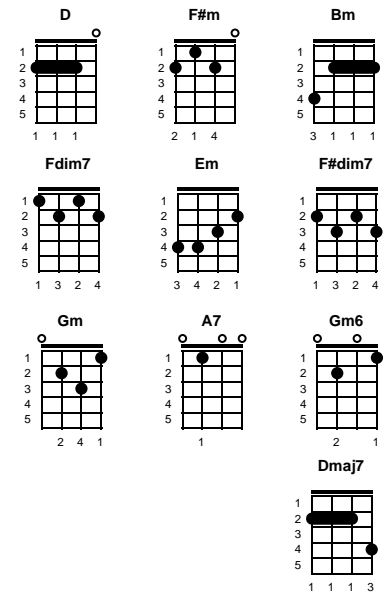

Smile

Charles Chaplin (1936), lyrics by John Turner & Geoffrey Parsons (1954)

Key of D

Intro: Chords for last line, v2

v1:

D
Smile ~- though your heart is aching
F#m
Smile, even though its breaking
Bm **Fdim7** **Em** **F#dim7**
When there are clouds in the sky, you'll get by
Em
If you smile through your fear and sorrow,
Gm
Smile, and maybe tomorrow
D **Bm** **Em** **A7**
You'll see the sun come shining through, for you

v2:

D
Light up your face with gladness,
F#m
Hide every trace of sadness
Bm **Fdim7** **Em** **F#dim7**
Although a tear may be ever so near
Em
That's the time you must keep on trying
Gm
Smile, what's the use of crying,
D **Bm** **Em** **A7** **D**
You'll find that life is still worthwhile, if you'll just smile

Instrumental: **CHORDS FOR V1**

v3:

D
Light up your face with gladness,
F#m
Hide every trace of sadness
Bm **Fdim7** **Em** **F#dim7**
Although a tear may be ever so near
Em
That's the time you must keep on trying
Gm
Smile, what's the use of crying,
D **Bm** **Em** **A7** **D** **Gm6** **Dmaj7**
You'll find that life is still worthwhile, if you'll just smile

STANDARD