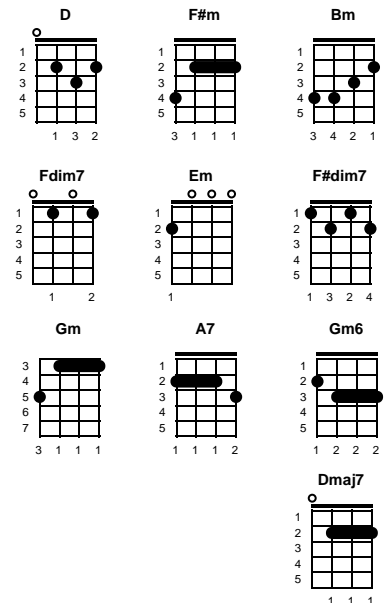

Smile

Charles Chaplin (1936), lyrics by John Turner & Geoffrey Parsons (1954)

Key of A

Intro: Chords for last line, v2

v1:

A
Smile ~~ though your heart is aching
C#m
Smile, even though its breaking
F#m Cdim7 Bm C#dim7
When there are clouds in the sky, you'll get by
Bm
If you smile through your fear and sorrow,
Dm
Smile, and maybe tomorrow
A F#m Bm E7
You'll see the sun come shining through, for you

v2:

D
Light up your face with gladness,
F#m
Hide every trace of sadness
Bm **Fdim7** **Em** **F#dim7**
Although a tear may be ever so near
Em
That's the time you must keep on trying
Gm
Smile, what's the use of crying,
D **Bm** **Em** **A7** **D**
You'll find that life is still worthwhile, if you'll just smile

Instrumental: **CHORDS FOR V1**

v3:

D
Light up your face with gladness,
F#m
Hide every trace of sadness
Bm **Fdim7** **Em** **F#dim7**
Although a tear may be ever so near
Em
That's the time you must keep on trying
Gm
Smile, what's the use of crying,
D **Bm** **Em** **A7** **D** **Gm6** **Dmaj7**
You'll find that life is still worthwhile, if you'll just smile

STANDARD

BARITONE

Key of A