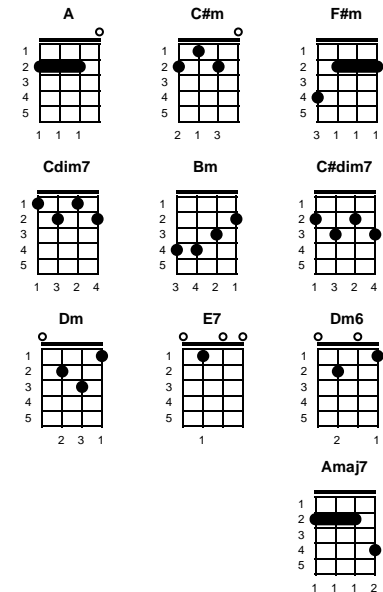

Smile

Charles Chaplin (1936), lyrics by John Turner & Geoffrey Parsons (1954)

Key of A

Intro: Chords for last line, v2

v1:

A
Smile ~~ though your heart is aching
C#m
Smile, even though its breaking
F#m Cdim7 Bm C#dim7
When there are clouds in the sky, you'll get by
Bm
If you smile through your fear and sorrow,
Dm
Smile, and maybe tomorrow
A F#m Bm E7
You'll see the sun come shining through, for you

v2:

A
Light up your face with gladness,
C#m
Hide every trace of sadness
F#m Cdim7 Bm C#dim7
Although a tear may be ever so near
Bm
That's the time you must keep on trying
Dm
Smile, what's the use of crying,
A F#m Bm E7 A
You'll find that life is still worthwhile, if you'll just smile

Instrumental: **CHORDS FOR V1**

v3:

A
Light up your face with gladness,
C#m
Hide every trace of sadness
F#m Cdim7 Bm C#dim7
Although a tear may be ever so near
Bm
That's the time you must keep on trying
Dm
Smile, what's the use of crying,
A F#m Bm E7 A Dm6 Amaj7
You'll find that life is still worthwhile, if you'll just smile

STANDARD

BARITONE

Key of D

Smile

Charles Chaplin (1936), lyrics by John Turner & Geoffrey Parsons (1954)

Key of D

Intro: Chords for last line, v2

v1: