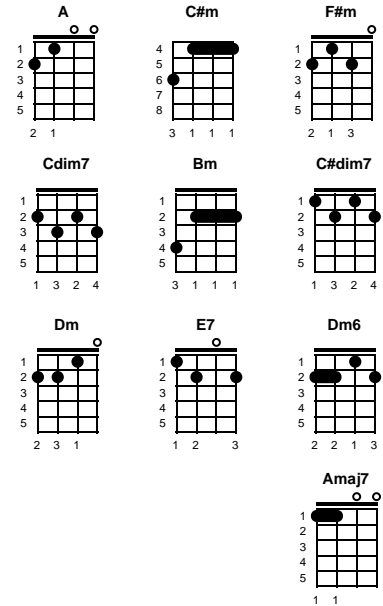

Smile

Charles Chaplin (1936), lyrics by John Turner & Geoffrey Parsons (1954)

Key of A

Intro: Chords for last line, v2

v1:

A
Smile ~~ though your heart is aching
C#m
Smile, even though its breaking
F#m Cdim7 Bm C#dim7
When there are clouds in the sky, you'll get by
Bm
If you smile through your fear and sorrow,
Dm
Smile, and maybe tomorrow
A F#m Bm E7
You'll see the sun come shining through, for you

v2:

A
Light up your face with gladness,
C#m
Hide every trace of sadness
F#m Cdim7 Bm C#dim7
Although a tear may be ever so near
Bm
That's the time you must keep on trying
Dm
Smile, what's the use of crying,
A F#m Bm E7 A
You'll find that life is still worthwhile, if you'll just smile

Instrumental: **CHORDS FOR V1**

v3:

A
Light up your face with gladness,
C#m
Hide every trace of sadness
F#m Cdim7 Bm C#dim7
Although a tear may be ever so near
Bm
That's the time you must keep on trying
Dm
Smile, what's the use of crying,
A F#m Bm E7 A Dm6 Amaj7
You'll find that life is still worthwhile, if you'll just smile

STANDARD