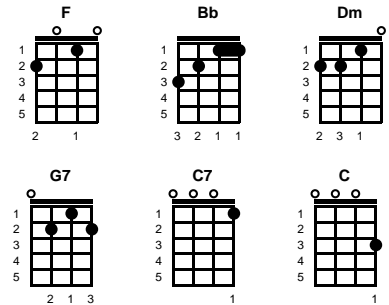

Softly And Tenderly

Will L Thompson

Key of F
3/4

Intro: Chords for ending

v1:

F Bb F
Softly and tenderly, Jesus is calling
Dm G7 C7
Calling for you and for me
F Bb F
Patient and loving, He's waiting and watching
Bb F C7 F Bb F
Watching for you and for me

chorus:

C7 F Dm
Come home, come home
G7 F G7 C C7
Ye who are weary, come home
F Bb F
Earnestly, tenderly, Jesus is calling
Bb F C7 F Bb F
Calling, "O sinner, come home"

v2:

Bb F
Why should we linger when Jesus is pleading
Dm G7 C7
Pleading for you and for me
F Bb F
Why should we wait then and heed not His mercies
Bb F C7 F Bb F
Mercies for you and for me -- CHORUS

v3:

Bb F
Oh for the wonderful love He has promised
Dm G7 C7
Promised for you and for me
F Bb F
Though we have sinned, He has mercy and pardon
Bb F C7 F Bb F
Pardon for you and for me -- CHORUS

ending:

Bb F C7 F Bb F
Calling, "O sinner, come home"

STANDARD