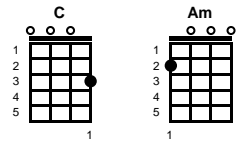

Soldier Boy

Luther Dixon and Florence Greenberg

Key of C

C

chorus:

C Am C Am
Soldier boy, oh, my little soldier boy
F G C
I'll be true to you

v1:

C Am C Am C
You were my first love, and you'll be my last love
F C Am C G
I will never make you blue, I'll be true to you
C Am C Am C
In the whole world, you can love but one girl
F Am C F C
Let me be that one girl, for I'll be true to you

instrumental: **CHORDS FOR V1**

v2:

C Am C Am C
Wherever you go, my heart will follow
F C Am C G
I love you so, I'll be true to you
C Am C Am C
Take my love with you, to any port or foreign shore
F Am C F C
Darling you must feel for sure, I'll be true to you -- **CHORUS**

ending:

F G C
I'll be true to you

STANDARD