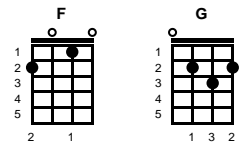

Soldier Boy

Luther Dixon and Florence Greenberg

Key of C

C

chorus:

C Am C Am
 Soldier boy, oh, my little soldier boy
 F G C
 I'll be true to you

v1:

C Am C Am C
 You were my first love, and you'll be my last love
 F C Am C G
 I will never make you blue, I'll be true to you
 C Am C Am C
 In the whole world, you can love but one girl
 F Am C F C
 Let me be that one girl, for I'll be true to you

instrumental: **CHORDS FOR V1**

v2:

C Am C Am C
 Wherever you go, my heart will follow
 F C Am C G
 I love you so, I'll be true to you
 C Am C Am C
 Take my love with you, to any port or foreign shore
 F Am C F C
 Darling you must feel for sure, I'll be true to you -- **CHORUS**

ending:

F G C
 I'll be true to you

STANDARD

BARITONE