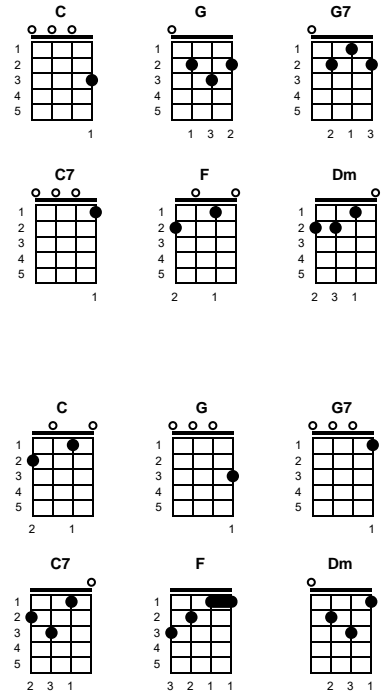

Song Sung Blue

Neil Diamond

Key of C

C

C Song sung blue, everybody **G** knows one

G7 Song sung blue, every garden **C** grows one

C7 Me and you are subject to the blues now and then **F**

G But when you take the blues and make a song
C You sing them out again ~~~ sing them out again **Dm** **G7**

C Song sung blue, weepin' like a willow **G**

G7 Song sung blue, sleepin' on my pillow **C**

C7 Funny thing, but you can sing it with a cry in your voice **F**

G And before you know it start to feelin' good

C You simply got no choice (got no choice) **G7**

-- REPEAT FROM TOP

ending (FADE):

C Song sung blue, everybody **G** knows one

G7 Song sung blue, every garden **C** grows one

<https://www.youtube.com/watch?v=ighSddnnaPE>
<https://www.youtube.com/watch?v=GNz-VLAZ144>