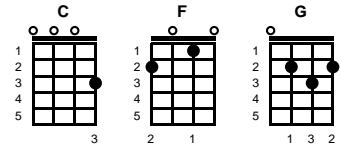

Spanish Harlem

Jerry Leiber, Phil Spector

Key of C

C

v1:

C
There is a rose in Spanish Harlem, a red rose up in Spanish Harlem

F
It is a special one, it's never seen the sun

It only comes out when the moon is on the run, and all the stars are gleaming **C**

G
It's growing in the street, right up through the concrete...

But soft and sweet and dreamy **C**

v2:

C
There is a rose in Spanish Harlem, a red rose up in Spanish Harlem

F
With eyes as black as coal, then looks down in my soul

And starts a fire there, and then I lose control, I have to beg your pardon **C**

G
I'm gonna pick that rose, and watch her as she grows... in my garden **C**

-- **REPEAT v2**

ending:

G
I'm gonna pick that rose, and watch her as she grows... in my garden **C**

There is a rose in Spanish Harlem..... -- **REPEAT & FADE**

STANDARD