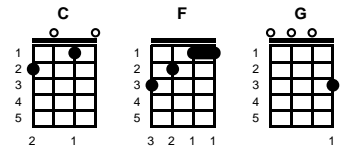

BARITONE

<https://www.youtube.com/watch?v=OGd6CdtOqEE>
<https://www.youtube.com/watch?v=wKzZVzU2Wyo&feature=em-subst_digest>