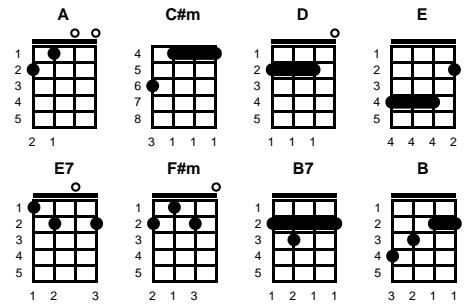

Special Angel

Jimmy Duncan

Key of A

Intro: Chords for ending, 2X

v1:

A **C#m**
 You are my special angel
D **E** **A**
 Sent from up above
D **E7** **A** **F#m**
 The Lord smiled down on me
B7 **E** **A**
 And sent an angel to love

v2:

C#m
 You are my special angel
D **E** **A**
 Right from paradise
D **E7** **A** **F#m**
 I know you're an angel
B7 **E** **A**
 Cause heaven is in your eyes

chorus:

E7 **D** **C#m** **F#m**
 The smile from your lips brings the summer sunshine
E7 **D** **A**
 The tears from your eyes bring the rain
C#m **F#m** **C#m** **F#m**
 I feel your touch, your warm embrace
B7 **B** **E7**
 And I am in heaven again

STANDARD

BARITONE

Key of G

Special Angel

Jimmy Duncan

Key of G

Intro: Chords for ending, 2X

v1:

chorus:

D7 **C** **Bm** **Em**
 The smile from your lips brings the summer sunshine
D7 **C** **G**
 The tears from your eyes bring the rain
Bm **Em** **Bm** **Em**
 I feel your touch, your warm embrace
A7 **A** **D7**
 And I am in heaven again