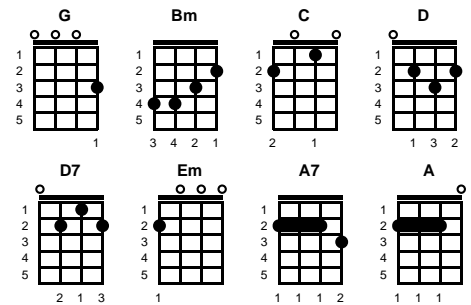

Special Angel

Jimmy Duncan

Key of G

Intro: Chords for ending, 2X

v1:

G **Bm**
You are my special angel
C **D** **G**
Sent from up above
C **D7** **G** **Em**
The Lord smiled down on me
A7 **D** **G**
And sent an angel to love

v2:

Bm
You are my special angel
C **D** **G**
Right from paradise
C **D7** **G** **Em**
I know you're an angel
A7 **D** **G**
Cause heaven is in your eyes

chorus:

D7 **C** **Bm** **Em**
The smile from your lips brings the summer sunshine
D7 **C** **G**
The tears from your eyes bring the rain
Bm **Em** **Bm** **Em**
I feel your touch, your warm embrace
A7 **A** **D7**
And I am in heaven again

v3:

G **Bm**
You are my special angel
C **D** **G**
Through eternity
C **D7** **G** **Em**
I'll have my special angel
A7 **D** **G**
Here to watch over me -- **REPEAT FROM CHORUS**

ending:

A7 **D** **G**
Here to watch over me

STANDARD

BARITONE

Key of A