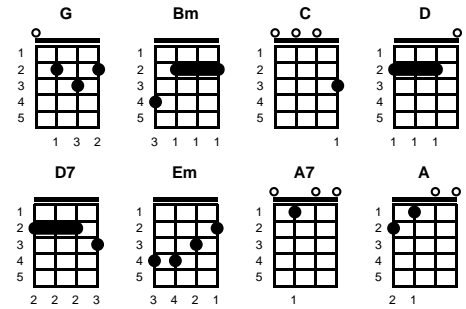

Special Angel

Jimmy Duncan

Key of G

Intro: Chords for ending, 2X

v1:

G **Bm**
You are my special angel
C **D** **G**
Sent from up above
C **D7** **G** **Em**
The Lord smiled down on me
A7 **D** **G**
And sent an angel to love

v2:

Bm
You are my special angel
C **D** **G**
Right from paradise
C **D7** **G** **Em**
I know you're an angel
A7 **D** **G**
Cause heaven is in your eyes

chorus:

D7 **C** **Bm** **Em**
The smile from your lips brings the summer sunshine
D7 **C** **G**
The tears from your eyes bring the rain
Bm **Em** **Bm** **Em**
I feel your touch, your warm embrace
A7 **A** **D7**
And I am in heaven again

v3:

G **Bm**
You are my special angel
C **D** **G**
Through eternity
C **D7** **G** **Em**
I'll have my special angel
A7 **D** **G**
Here to watch over me -- **REPEAT FROM CHORUS**

ending:

A7 **D** **G**
Here to watch over me

STANDARD