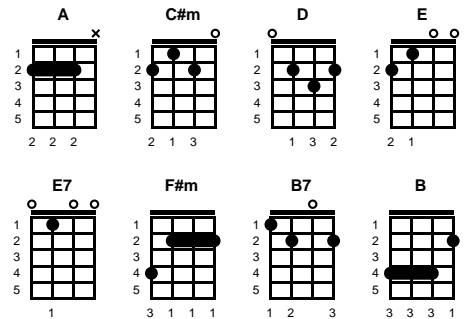

Special Angel

Jimmy Duncan

Key of A

Intro: Chords for ending, 2X

v1:

A **C#m**
 You are my special angel
D **E** **A**
 Sent from up above
D **E7** **A** **F#m**
 The Lord smiled down on me
B7 **E** **A**
 And sent an angel to love

v2:

C#m
 You are my special angel
D **E** **A**
 Right from paradise
D **E7** **A** **F#m**
 I know you're an angel
B7 **E** **A**
 Cause heaven is in your eyes

chorus:

E7 **D** **C#m** **F#m**
 The smile from your lips brings the summer sunshine
E7 **D** **A**
 The tears from your eyes bring the rain
C#m **F#m** **C#m** **F#m**
 I feel your touch, your warm embrace
B7 **B** **E7**
 And I am in heaven again

v3:

A **C#m**
 You are my special angel
D **E** **A**
 Through eternity
D **E7** **A** **F#m**
 I'll have my special angel
B7 **E** **A**
 Here to watch over me -- **REPEAT FROM CHORUS**

ending:

B7 **E** **A**
 Here to watch over me

STANDARD

BARITONE

Key of G

Special Angel

Jimmy Duncan

Key of G

Intro: Chords for ending, 2X

v1: