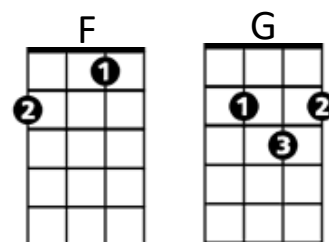

Stand By Me (Ben E. King)

INTRO: C Am F G C

C
When the night has come
Am

And the land is dark
F G C
And the moon is the only light we'll see

Am
No I won't be afraid, oh I won't be afraid
F G C
Just as long as you stand, stand by me

CHORUS:

G C Am
And darlin', darlin', stand by me, oh stand by me
F G C
Oh stand, Stand by me, stand by me

C
If the sky that we look upon
Am
Should tumble and fall
F G C
Or the mountains should crumble to the sea
Am
I won't cry, I won't cry, no I won't shed a tear
F G C
Just as long as you stand, stand by me

(CHORUS)

G
Whenever you're in trouble, won't you
C Am
Stand by me, oh stand by me
F G C
Oh stand, Oh stand, stand by me
F G C
Oh stand, Oh stand, stand by me

BARITONE

Baritone chord diagrams for C, Am, F, and G. The C chord is shown as a barre at the first fret (102333). The Am chord is shown as a barre at the first fret (202332). The F chord is shown as a barre at the first fret (113333). The G chord is shown as a barre at the third fret (323332).