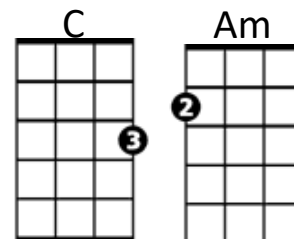

Stand By Me (Ben E. King)

INTRO: C Am F G C

C
When the night has come
Am

And the land is dark
F G C
And the moon is the only light we'll see

Am
No I won't be afraid, oh I won't be afraid
F G C
Just as long as you stand, stand by me

CHORUS:

G C Am
And darlin', darlin', stand by me, oh stand by me
F G C
Oh stand, Stand by me, stand by me

C
If the sky that we look upon
Am
Should tumble and fall
F G C
Or the mountains should crumble to the sea
Am
I won't cry, I won't cry, no I won't shed a tear
F G C
Just as long as you stand, stand by me

(CHORUS)

G
Whenever you're in trouble, won't you
C Am
Stand by me, oh stand by me
F G C
Oh stand, Oh stand, stand by me
F G C
Oh stand, Oh stand, stand by me

BARITONE

Baritone chord diagrams for C, Am, F, and G. The C chord is shown as a barre at the first fret (102333). The Am chord is shown as a barre at the first fret (202332). The F chord is shown as a barre at the first fret (113333). The G chord is shown as a barre at the third fret (323332).