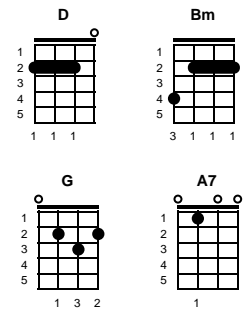

Stand By Me

Ben E King, Jerry Leiber & Mike Stoller (Mickey Gilley version)

Intro: Chords for chorus

v1:

When the night has come and the land is dark
And the moon is the only light we'll see
No I won't be afraid, no I won't be afraid
Just as long as you, stand by me

chorus:

So darling, darling, stand by me, won't you stand by me
If you're in need, won't you stand, stand by me

v2:

And if the sky, we look upon, should ever tumble and fall
Or the mountain should crumble in the sea
No I won't be afraid, no I won't shed a tear
Just as long as you, stand by me -- **REPEAT FROM CHORUS**

ending:

So darling, darling, stand by me, won't you stand by me
If you're in need, won't you stand, stand by me

Key of D

STANDARD

BARITONE