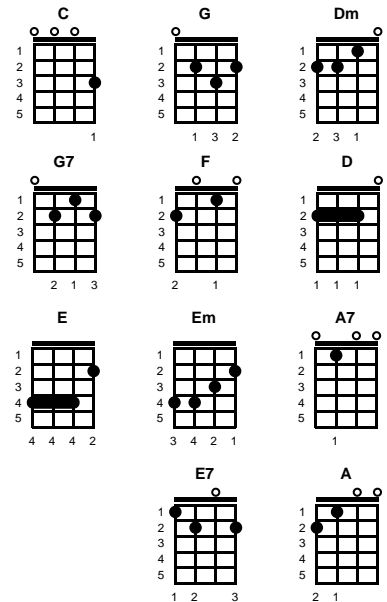

Stand By Your Man
 Tammy Wynette & Billy Sherrill

Key of C

Intro: Chords for last line of chorus

verse:

C
 Sometimes it's hard to be a woman.... **G** **Dm**
 Giving all your love to just one man.... **G7** **C** **F**
 You'll have bad times.. and he'll have good times.. **D**
 Doing things that you don't understand.... **G** **C**
 But if you love him, you'll forgive him.... **G** **Dm**
 Even though he's hard to understand.... **G7** **C** **F**
 And if you love him.. oh, be proud of him.. **C** **F** **C**
 'cause after all he's just a man **G7** **C** **F** **C** **G** **C**

chorus:

E **F** **Em** **Dm** **C**
 Stand by you man.. give him two arms to cling to
A7 **D**
 And something warm to come to
G7 **C**
 When nights are cold and lonely
E **F** **Em** **Dm** **C**
 Stand by you man.. give him two arms to cling to
G7 **E7** **A** **F**
 Keep giving all the love you can.. ..
G **C** **F** **C** **G7** **C**
 Stand.. by you man

ending:

G **G7** **E7** **A** **F**
 Keep giving all the love you can.. ..
G **C** **F** **C**
 Stand.. by your man

STANDARD

BARITONE