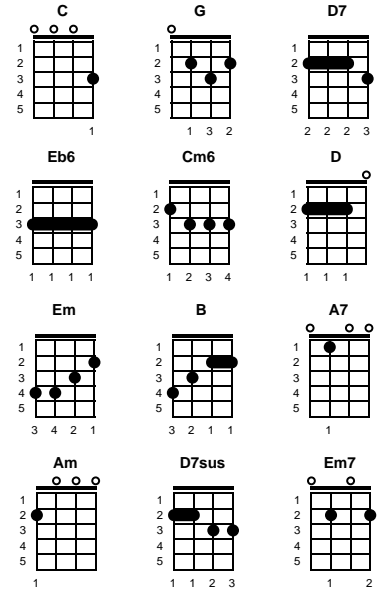

Star Spangled Banner
Francis Scott Key

Key of G
3/4

C G D7 Eb6 Cm6 G
Intro: (and the home of the brave) - chords only

G D Em B Em A7 D
Oh say can you see by the dawns ear-ly light
D7 G D G
What so proudly we hailed at the twilight's last gleaming
D Em B Em A7 D
Whose broad stripes and bright stars through the peri - lous fight
D7 G D G
O'er the ramparts we watched were so gallantly streaming
D D7
And the rocket's red glare, the bombs bursting in air
G D G A7 D
Gave proof through the night that our flag was still there
D7 G C Am A7 D7sus D7
Oh say does that star-spangled banner yet wave
G D Em7 C G D7 Eb6 Cm6 G
O'er the land of the free and the home of the brave

STANDARD

BARITONE