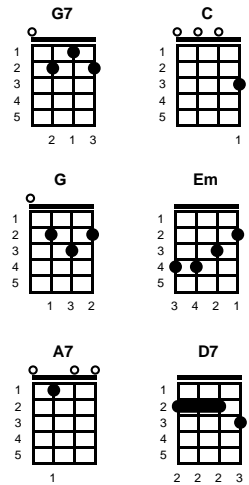

Stranger In My Place

Kenny Rogers & Kin Vassy

Key of G

Intro: Chords for ending

v1:

I see the town where we were born
I see the place we were raised
I see all the things you wanted, that I never gave
I can see now why we quarrelled, I can see I was wrong
But I just can't see a stranger in my place

chorus:

No one seems to know you quite like I... do
No one knows the things that make you cry...cry...y
Looking back it seems you never wanted much....
And now I lie alone and wonder why....

v2:

TACET: I can see now through my tear-dimmed eyes
No love upon your face
But I just can't see a stranger in my place

-- **REPEAT FROM CHORUS**

ending:

No I just can't see a stranger in my place

STANDARD