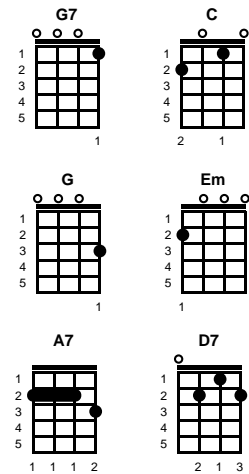

Stranger In My Place

Kenny Rogers & Kin Vassy

Key of G

Intro: Chords for ending

v1:

I see the town where we were born
I see the place we were raised
I see all the things you wanted, that I never gave
I can see now why we quarrelled, I can see I was wrong
But I just can't see a stranger in my place

chorus:

No one seems to know you quite like I... do
No one knows the things that make you cry...cry...y
Looking back it seems you never wanted much....
And now I lie alone and wonder why....

v2:

TACET: I can see now through my tear-dimmed eyes
No love upon your face
But I just can't see a stranger in my place

-- **REPEAT FROM CHORUS**

ending:

No I just can't see a stranger in my place

STANDARD

BARITONE

Key of D