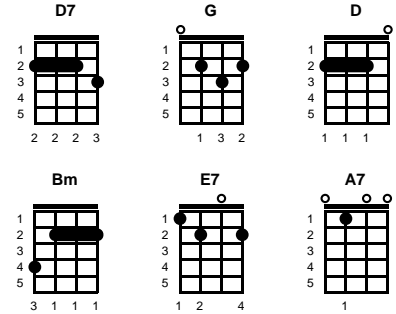

Stranger In My Place

Kenny Rogers & Kin Vassy

Key of D

Intro: Chords for ending

v1:

I see the town where we were born ^{D7}
I see the place we were raised ^G ^D
I see all the things you wanted, that I never gave ^{Bm} ^D ^{E7} ^{A7}
I can see now why we quarrelled, I can see I was wrong ^D ^G ^D
But I just can't see a stranger in my place ^{A7} ^G ^D

chorus:

^{A7} No one seems to know you quite like I... do ^G ^D
^{A7} No one knows the things that make you cry...cry...y ^G ^{A7} ^D
^{A7} Looking back it seems you never wanted much... ^{Bm}
^{E7} And now I lie alone and wonder why... ^{A7}

v2:

TACET: I can see now through my tear-dimmed eyes ^D ^{D7}
No love upon your face ^G ^D
But I just can't see a stranger in my place ^{A7} ^G ^D
-- **REPEAT FROM CHORUS**

ending:

No I just can't see a stranger in my place ^{A7} ^G ^D

STANDARD