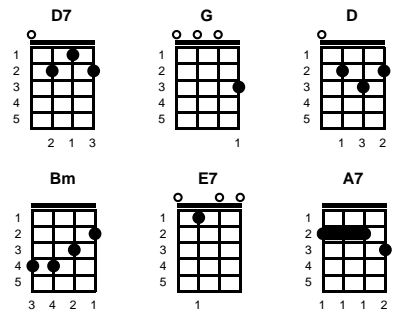

Stranger In My Place

Kenny Rogers & Kin Vassy

Key of D

Intro: Chords for ending

v1:

I see the town where we were born ^{D7}
I see the place we were raised ^G ^D
I see all the things you wanted, that I never gave ^{Bm} ^D ^{E7} ^{A7}
I can see now why we quarrelled, I can see I was wrong ^D ^G ^D
But I just can't see a stranger in my place ^{A7} ^G ^D

chorus:

^{A7} No one seems to know you quite like I... do ^G ^D
^{A7} No one knows the things that make you cry...cry...y ^G ^{A7} ^D
^{A7} Looking back it seems you never wanted much... ^{Bm}
^{E7} And now I lie alone and wonder why... ^{A7}

v2:

TACET: I can see now through my tear-dimmed eyes ^D ^{D7}
No love upon your face ^G ^D
But I just can't see a stranger in my place ^{A7} ^G ^D
-- **REPEAT FROM CHORUS**

ending:

No I just can't see a stranger in my place ^{A7} ^G ^D

STANDARD

BARITONE

Key of G