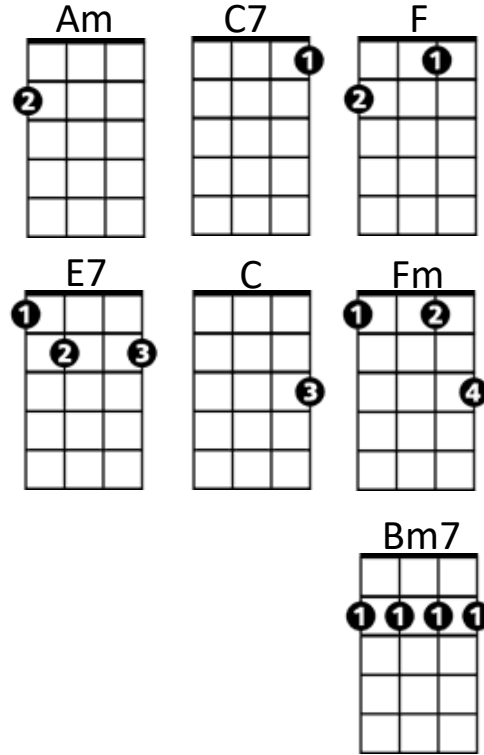

Sunny (Bobby Hebb, 1966)

Am C7 F E7
 Sunny.. ..yesterday my life was filled with rain.
Am C7 F E7
 Sunny.. ..you smiled at me and really eased the pain.
Am C
 Oh, the dark days are done and the bright days are here,
F Fm
 My sunny one shines so sincere.
Bm7 E7 Am E7
 Oh, Sunny one so true, I love you.

Am C7 F E7
 Sunny, thank you for the sunshine bouquet.
Am C7 F E7
 Sunny, thank you for the love you brought my way.
Am C
 You gave to me your all and all,
F Fm
 Now I feel ten feet tall.
Bm7 E7 Am E7
 Oh, Sunny one so true, I love you.

Am C7 F E7
 Sunny.. ..thank you for the truth you've let me see.
Am C7 F E7
 Sunny.. ..thank you for the facts from A to Z.
Am C
 My life was torn like wind blown sand,
F Fm
 Then a rock was formed when we held hands.
Bm7 E7 Am E7
 Sunny one so true, I love you.

Now I feel ten feet tall.
Em7 A7 Dm A7
Oh, Sunny one so true, I love you.

Dm F7 Bb A7
Sunny.. ..thank you for the truth you've let me see.

Dm F7 Bb A7
Sunny.. ..thank you for the facts from A to Z.

Dm F
My life was torn like wind blown sand,
Bb Bbm