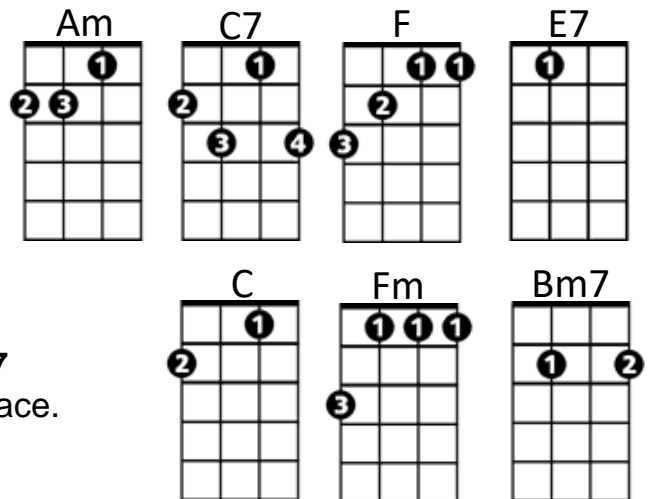

Am C7 F E7
Sunny, thank you for the sunshine bouquet.
Am C7 F E7
Sunny, thank you for the love you brought my way.
Am C
You gave to me your all and all,
F Fm
Now I feel ten feet tall.
Bm7 E7 Am E7
Oh, Sunny one so true, I love you.

Am C7 F E7
Sunny.. ..thank you for the truth you've let me see.
Am C7 F E7
Sunny.. ..thank you for the facts from A to Z.
Am C
My life was torn like wind blown sand,
F Fm
Then a rock was formed when we held hands.
Bm7 E7 Am E7
Sunny one so true, I love you.

BARITONE