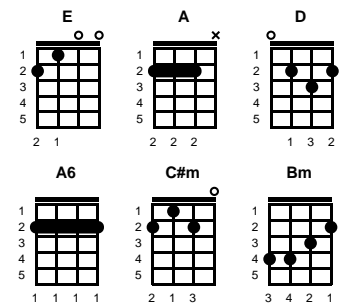

BARITONE

ending:

A/8 A6/8 E/8 D/8 E/6 D/1 E/1
A D D / A / D E/6 D/1 E/1
Sweet Caroline, good times never seemed so good
A D D / A / D E
I've been inclined, to believe there never would
A
Sweet Caroline (SLOW)