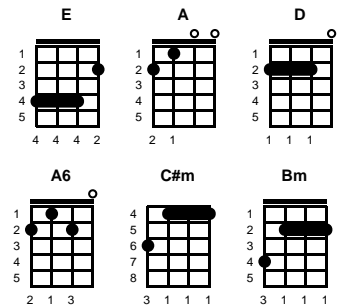

Sweet Caroline

Neil Diamond

Key of A

A/8 D/8 A/8 E/6 D/1 E/1

v1:

A D
Where it began, I can't begin to know it
A E/6 D/1 E/1
But then I know it's growing strong
A D
Was in the spring, and spring became a summer
A E/6 D/1 E/1
Who'd have believed you'd come along

chorus:

A A6
Hands, touching hands
E D E/6 D/1 E/1
Reaching out, touching me, touching you
A D D / A / D E/6 D/1 E/1
Sweet Caroline, good times never seemed so good
A D D / A / D E D C#m Bm
I've been inclined, to believe there never would, but now I'm

STANDARD

v2:

A D
Look at the night, and it don't seem so lonely
A E/6 D/1 E/1
We fill it up with only two
A D
And when I hurt, hurting runs off my shoulder
A E/6 D/1 E/1
How can I hurt when holding you

chorus:

BARITONE

ending:

A/8 A6/8 E/8 D/8 E/6 D/1 E/1
A D D / A / D E/6 D/1 E/1
Sweet Caroline, good times never seemed so good
A D D / A / D E
I've been inclined, to believe there never would
A
Sweet Caroline (SLOW)