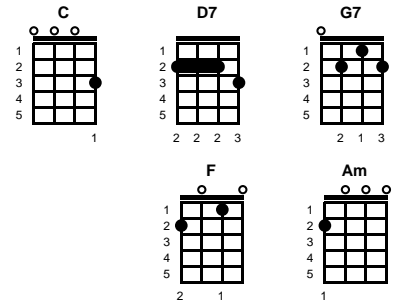

Sweet Dreams

Don Gibson

Key of C

Intro: Chords for ending

C   **D7**   **G7**
Sweeeeeeet dreams of you
          C   **D7**   **G7**
Every night I go through
          C   **F**   **C**   **Am**
Why can't I forget you and start my life anew
          C   **F**   **G7**   **C**   **F**   **C**   **G7**
Instead of having sweet dreams about you

C   **D7**   **G7**
You don't love me, it's plain
          C   **D7**   **G7**
I should know I'll never wear your ring
          C   **F**   **C**   **Am**
I should hate you the whole night through
          C   **F**   **G7**   **C**   **F**   **C**   **G7**
Instead of having sweet dreams about you

C   **D7**   **G7**
Sweeeeeeet dreams of you
          C   **D7**   **G7**
Things I know can't come true
          C   **F**   **C**   **Am**
Why can't I forget the past, start loving someone new
          C   **F**   **G7**   **C**   **F**   **C**
Instead of having sweet dreams about you

ending:

C   **F**   **G7**   **C**   **F**   **C**
Instead of having sweet dreams about you

STANDARD