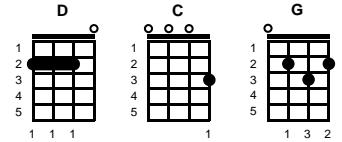

Sweet Home Alabama

Lynyrd Skynyrd

Key of D

D C G G D C G G

v1:

D C G
Big wheels, keep on turning
D C G
Carry me home to see my kin
D C G
Singing songs about the Southland

I miss ole 'Bamy once again (and I think it's a sin, yes) -- **INTRO**

v2:

D C G
Well I heard Mr. Young sing about her
D C G
Well, I heard ole Neil put her down
D C G
Well, I hope Neil Young will remember
D C G
A Southern Man don't need him around, anyhow

chorus:

D C G D C G
Sweet home, Alabama, where the skies are so blue
D C G D C G
Sweet home, Alabama, Lord, I'm coming home to you

v3:

-- **INTRO**
D C G
In Birmingham they love the governor (hoo, hoo, hoo!)
D C G
Now, we all did what we could do
D C G
Now, Watergate does not bother me
D C G
Does your conscience bother you? (Tell the truth) -- **CHORUS**

v4:

-- **INTRO**
D C G
Now, Muscle Shoals has got the Swampers
D C G
And they've been known to pick a song or two
D C G
Lord, they get me off so much
D C G
They pick me up when I'm feeling blue (Now, how about you?) -- **CHORUS**

ending:

D C G
Sweet home, Alabama, (oh, sweet home, baby)
D C G
Where the skies are so blue (and the governor's true)
D C G D C G
Sweet home, Alabama, Lordy, Lord, I'm coming home to you

STANDARD