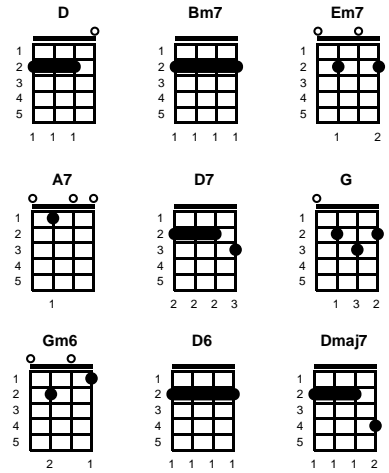

Take Good Care Of My Baby
Carole King & Gerry Goffin

Key of D

Intro: Chords for first 2 lines of ending

v1:

D **Bm7** **Em7** **A7**
Take good care of my..ba.....by..
D **Bm7** **Em7** **A7**
Please don't ever make her blue
D **D7** **G**
Just tell her that you love her..
Gm6 **D**
Make sure you're thinkin' of her..
Bm7 **Em7** **A7**
In everything you say and do

v2:

D **Bm7** **Em7** **A7**
Oh, take good care of my..ba.....by..
D **Bm7** **Em7** **A7**
Now don't you ever make her cry
D **D7** **G**
Just let your love surround her,
Gm6
Paint a rainbow all around her..
D **Bm7** **Em7** **A7** **D** **D6**
Don't let her see a cloudy sky

chorus:

Em7 **A7** **Dmaj7** **D6**
Once upon a time, that little girl was mine
Em7 **A7** **D** **Bm7** **Em7** **A7**
If I'd been true, I know she'd never be with you, so..

v3:

D **Bm7** **Em7** **A7**
Take good care of my ba....by..
D **Bm7** **Em7** **A7**
Be just as kind as you can be
D **D7** **G** **Gm6** **D**
And if you should discover that you don't really love her..
Bm7 **Em7** **A7** **D** **A7**
Just send my baby..back home....to.....me

ending:

D **D7** **G** **Gm6** **D**
And if you should discover that you don't really love her..
Bm7 **Em7** **A7** **D** **A7**
Just send my baby..back home....to.....me
D **Bm7** **Em7** **A7**
Take good care of my..ba.....by.. (2X & FADE)

STANDARD