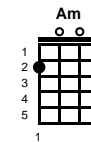

Take It Easy

Jackson Brown & Glenn Frey

Key of G

Intro: Chords for lines 5 & 6

Well I'm a runnin' down the road try'n to loosen my load

I've got seven women on my mind

Four that wanna own me, two that wanna stone me

One says she's a friend of mine

○ Take it ea - sy, take it ea - sy

○ Don't let the sound of your own wheels drive you crazy

Lighten up while you still can, don't even try to understand

Just find a place to make your stand, and take it easy

Well, I'm a standin' on a corner in Winslow, Arizona

Such a fine sight to see, it's a girl my lord in a flat-bed Ford

Slowin' down to take a look at me

Come on, ba - by, don't say may - be

I gotta know if your sweet love is gonna save me

We may lose and we may win, though we will never be here again

So open up I'm climbin' in, so take it easy. . . . "Alright"

Well, I'm a runnin' down the road tryin' to loosen my load

Got a world of trouble on my mind

Lookin' for a lover who won't blow my cover, she's so hard to find

Take it ea - sy, take it ea - sy

Don't let the sound of your own wheels drive you crazy

Come on ba - by, don't say may - be

I gotta know if your sweet love is gonna save me

Ooh, ooh, ooh, ooh, ooh, ooh, ooh, ooh, ooh, ooh, ooh

Oh well, you know we got it ea - sy (2X)

We oughta take it ea - sy, yeah

STANDARD