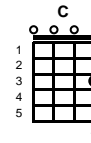

Take It Easy

Jackson Brown & Glenn Frey

Key of G

Intro: Chords for lines 5 & 6

Well I'm a runnin' down the road try'n to loosen my load

I've got seven women on my mind

Four that wanna own me, two that wanna stone me

One says she's a friend of mine

○ Take it ea - sy, take it ea - sy

○ Don't let the sound of your own wheels drive you crazy

Lighten up while you still can, don't even try to understand

Just find a place to make your stand, and take it easy

Well, I'm a standin' on a corner in Winslow, Arizona

Such a fine sight to see, it's a girl my lord in a flat-bed Ford

Slowin' down to take a look at me

Come on, ba - by, don't say may - be

I gotta know if your sweet love is gonna save me

We may lose and we may win, though we will never be here again

So open up I'm climbin' in, so take it easy. . . . "Alright"

Well, I'm a runnin' down the road tryin' to loosen my load

Got a world of trouble on my mind

Lookin' for a lover who won't blow my cover, she's so hard to find

Take it ea - sy, take it ea - sy

Don't let the sound of your own wheels drive you crazy

Come on ba - by, don't say may - be

I gotta know if your sweet love is gonna save me

Ooh, ooh, ooh, ooh, ooh, ooh, ooh, ooh, ooh, ooh, ooh

Oh well, you know we got it ea - sy (2X)

We oughta take it ea - sy, yeah

STANDARD