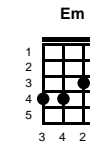

Take It Easy

Jackson Brown & Glenn Frey

Key of G

Intro: Chords for lines 5 & 6

Well I'm a runnin' down the road try'n to loosen my load

I've got seven women on my mind

Four that wanna own me, two that wanna stone me

One says she's a friend of mine

○ Take it ea - sy, take it ea - sy

○ Don't let the sound of your own wheels drive you crazy

Lighten up while you still can, don't even try to understand

Just find a place to make your stand, and take it easy

Well, I'm a standin' on a corner in Winslow, Arizona

Such a fine sight to see, it's a girl my lord in a flat-bed Ford

Slowin' down to take a look at me

Come on, ba - by, don't say may - be

I gotta know if your sweet love is gonna save me

We may lose and we may win, though we will never be here again

So open up I'm climbin' in, so take it easy. . . . "Alright"

Well, I'm a runnin' down the road tryin' to loosen my load

Got a world of trouble on my mind

Lookin' for a lover who won't blow my cover, she's so hard to find

Take it ea - sy, take it ea - sy

Don't let the sound of your own wheels drive you crazy

Come on ba - by, don't say may - be

I gotta know if your sweet love is gonna save me

Ooh, ooh, ooh, ooh, ooh, ooh, ooh, ooh, ooh, ooh, ooh

Oh well, you know we got it ea - sy (2X)

We oughta take it ea - sy, yeah

STANDARD