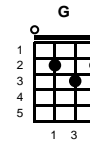

Take It Easy

Jackson Brown & Glenn Frey

Key of G

Intro: Chords for lines 5 & 6

Well I'm a runnin' down the road try'n to loosen my load

I've got seven women on my mind

Four that wanna own me, two that wanna stone me

One says she's a friend of mine

○ Take it ea - sy, take it ea - sy

○ Don't let the sound of your own wheels drive you crazy

Lighten up while you still can, don't even try to understand

Just find a place to make your stand, and take it easy

Well, I'm a standin' on a corner in Winslow, Arizona

Such a fine sight to see, it's a girl my lord in a flat-bed Ford

Slowin' down to take a look at me

Come on, ba - by, don't say may - be

I gotta know if your sweet love is gonna save me

We may lose and we may win, though we will never be here again

So open up I'm climbin' in, so take it easy. . . . "Alright"

Well, I'm a runnin' down the road tryin' to loosen my load

Got a world of trouble on my mind

Lookin' for a lover who won't blow my cover, she's so hard to find

Take it ea - sy, take it ea - sy

Don't let the sound of your own wheels drive you crazy

Come on ba - by, don't say may - be

I gotta know if your sweet love is gonna save me

Ooh, ooh, ooh, ooh, ooh, ooh, ooh, ooh, ooh, ooh, ooh

Oh well, you know we got it ea - sy (2X)

We oughta take it ea - sy, yeah

STANDARD