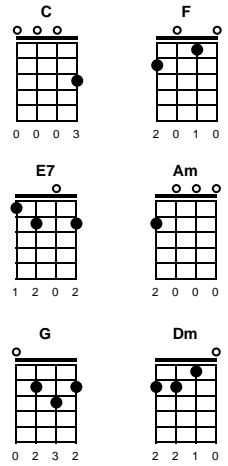

Take It To The Limit
 Randy Meisner, Don Henley & Glenn Frey

Key of C
 3/4

Intro: Chords for chorus

v1:

All alone at the end of the evening, and the bright lights have faded to blue
 I was thinking 'bout a woman who might have loved me, and I never knew
 You know I've always been a dreamer, spent my life running round
 And it's so hard to change, can't seem to settle down
 But the dreams I've seen lately... keep on turning out
 And burning out and turning out the same

chorus:

So put me on a highway and show me the sign
 And take it to the limit one more time

v2:

You can spend all your time making money
 You can spend all your love making time
 If it all fell to pieces tomorrow, would you still be mine?
 And when you're looking for your freedom, nobody seems to care
 And you can't find the door, can't find it anywhere
 When there's nothing to believe in... still you're running back
 You're coming back, you're running back for more -- CHORUS

ending:

Take it to the limit, take it to the limit
 Take it to the limit one more time

STANDARD

BARITONE