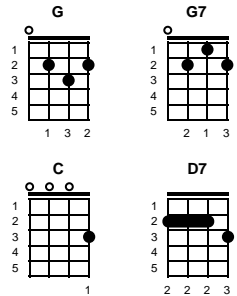

Take My Hand Precious Lord
Thomas A Dorsey

Key of G
3/4

Intro: Chords for ending

v1:

G
Precious Lord, take my hand **G7**
Lead me on, let me stand **C**
I am tired, I am weak, I am worn **G** **D7**
Through the storm, through the night **G** **G7**
Lead me on, to the light **C**
Take my hand, precious Lord, lead me home **G** **D7** **G** **C** **G**

v2:

When my way grows drear **G7**
Precious Lord, linger near **C**
When my life is almost gone **G** **D7**
Hear my cry, hear my call **G** **G7**
Hold my hand, lest I fall **C**
Take my hand, precious Lord, lead me home **G** **D7** **G** **C** **G**

v3:

When the darkness appears **G7**
And the night draws near **C**
And the day is past and gone **G** **D7**
At the river I stand **G** **G7**
Guide my feet, hold my hand **C**
Take my hand, precious Lord, lead me home **G** **D7** **G** **C** **G** -- REPEAT V1

ending:

Take my hand, precious Lord, lead me home **G** **D7** **G** **C** **G**

STANDARD