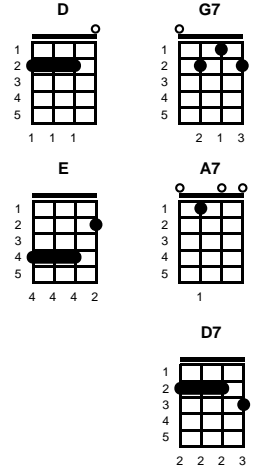

Intro: Chords for last line, v1

chorus:

TACET: Take this job and shove it, I ain't workin here no more

My woman done left and took all the reasons

I was working for

You better not try to stand in my way

Cause I'm walking out the door

Take this job and shove it, I ain't workin here no more

STANDARD

v1:

I've been working in this factory for nigh on fifteen years

All this time I watched my woman drownin in a pool of tears

And I've seen a lot of good folk die that had a lot bills to pay

I'd give the shirt right off of my back if I had the guts to say -- **BREAK/CHORUS**