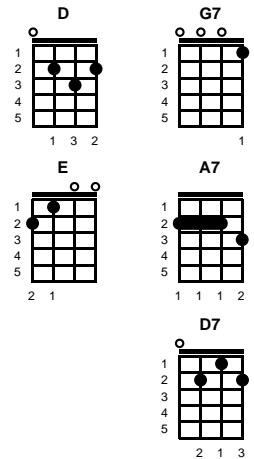

Intro: Chords for last line, v1

chorus:

TACET: Take this job and shove it, I ain't workin here no more

My woman done left and took all the reasons

I was working for

You better not try to stand in my way

Cause I'm walking out the door

I'd give the shirt right off of my back if I had the guts to say -- **BREAK/CHORUS**

BARITONE

v2:

Well the foreman he's a regular dog the line boss he's a fool

Got a brand new flat top haircut lord, he thinks he's cool