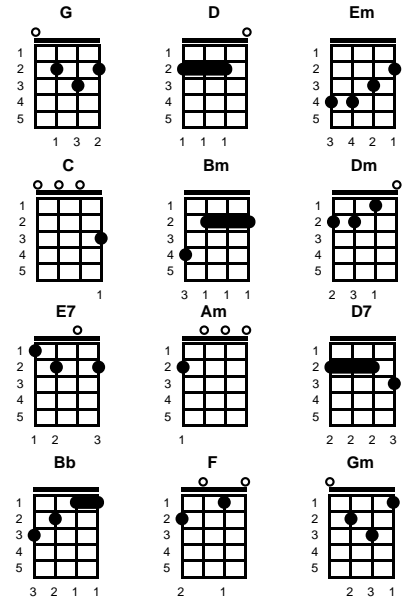

Tears In Heaven

Eric Clapton & Will Jennings

Key of G

G D Em Em C G D D
Would you know my name .. if I saw you in heaven? ..
G D Em C G D
Would it be the same .. if I saw you in heaven? ..
Em Bm Dm E7
I must be strong .. and carry on
Am D D7 G
Cause I know I don't belong here in heaven .. -- **INTRO**

G D Em C G D
Would you hold my hand .. if I saw you in heaven? ..
G D Em C G D
Would you help me stand .. if I saw you in heaven? ..
Em Bm Dm E7
I'll find my way .. through night and day
Am D D7 G
Cause I know I just can't stay here in heaven .. -- **INTRO**

A# F Gm C F C F F
Time can bring you down, time can bend your knee
A# F Gm C F C D
Time can break your heart, have you begging please begging please ..

-- **INTRO 2X**

Em Bm Dm E7
Beyond the door .. there's peace I'm sure
Am D D7 G
And I know there'll be no more tears in heaven .. -- **INTRO**

G D Em C G D
Would you know my name .. if I saw you in heaven? ..
G D Em C G D
Would you be the same .. if I saw you in heaven? ..
Em Bm Dm E7
I must be strong .. and carry on
Am D D7 G E7
Cause I know I don't belong here in heaven ..
Am D D7 G
Cause I know I don't belong here in heaven ..

G D Em Em C C G G

STANDARD