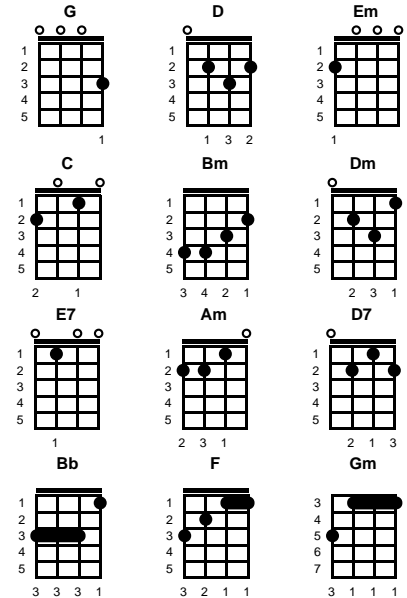

Tears In Heaven

Eric Clapton & Will Jennings

Key of G

G D Em Em C G D D
Would you know my name .. if I saw you in heaven? ..
G D Em C G D
Would it be the same .. if I saw you in heaven? ..
Em Bm Dm E7
I must be strong .. and carry on
Am D D7 G
Cause I know I don't belong here in heaven .. -- **INTRO**

G D Em C G D
Would you hold my hand .. if I saw you in heaven? ..
G D Em C G D
Would you help me stand .. if I saw you in heaven? ..
Em Bm Dm E7
I'll find my way .. through night and day
Am D D7 G
Cause I know I just can't stay here in heaven .. -- **INTRO**

A# F Gm C F C F F
Time can bring you down, time can bend your knee
A# F Gm C F C D
Time can break your heart, have you begging please begging please ..

-- **INTRO 2X**

Em Bm Dm E7
Beyond the door .. there's peace I'm sure
Am D D7 G
And I know there'll be no more tears in heaven .. -- **INTRO**

G D Em C G D
Would you know my name .. if I saw you in heaven? ..
G D Em C G D
Would you be the same .. if I saw you in heaven? ..
Em Bm Dm E7
I must be strong .. and carry on
Am D D7 G E7
Cause I know I don't belong here in heaven ..
Am D D7 G
Cause I know I don't belong here in heaven ..

G D Em Em C C G G

STANDARD

BARITONE

Key of D