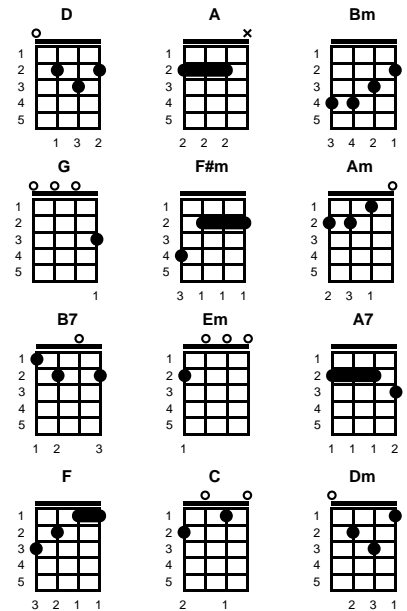

Tears In Heaven

Eric Clapton & Will Jennings

Key of D

D A Bm Bm G D A A
Would you know my name .. if I saw you in heaven? ..
D A Bm G D A
Would it be the same .. if I saw you in heaven? ..
Bm F#m Am B7
I must be strong .. and carry on
Em A A7 D
Cause I know I don't belong here in heaven .. -- **INTRO**

D A Bm G D A
Would you hold my hand .. if I saw you in heaven? ..
D A Bm G D A
Would you help me stand .. if I saw you in heaven? ..
Bm F#m Am B7
I'll find my way .. through night and day
Em A A7 D
Cause I know I just can't stay here in heaven .. -- **INTRO**

F C Dm G C G C C
Time can bring you down, time can bend your knee
F C Dm G C G A
Time can break your heart, have you begging please begging please ..

-- **INTRO 2X**

Bm F#m Am B7
Beyond the door .. there's peace I'm sure
Em A A7 D
And I know there'll be no more tears in heaven .. -- **INTRO**

D A Bm G D A
Would you know my name .. if I saw you in heaven? ..
D A Bm G D A
Would you be the same .. if I saw you in heaven? ..
Bm F#m Am B7
I must be strong .. and carry on
Em A A7 D B7
Cause I know I don't belong here in heaven ..
Em A A7 D
Cause I know I don't belong here in heaven ..

D A Bm Bm G G D D

STANDARD

BARITONE

Key of G