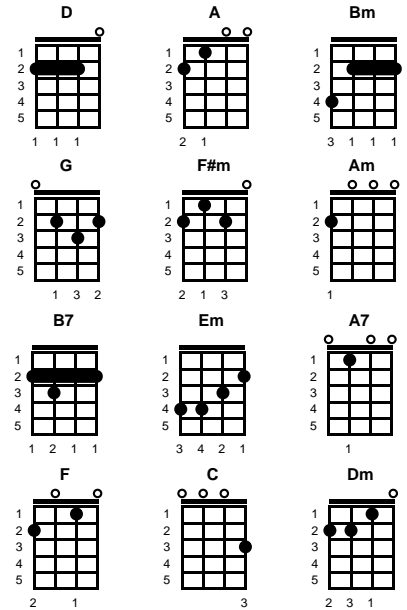

Tears In Heaven

Eric Clapton & Will Jennings

Key of D

D A Bm Bm G D A A
 Would you know my name .. if I saw you in heaven? ..
D A Bm G D A
 Would it be the same .. if I saw you in heaven? ..
Bm F#m Am B7
 I must be strong .. and carry on
Em A A7 D
 Cause I know I don't belong here in heaven .. -- **INTRO**

D A Bm G D A
 Would you hold my hand .. if I saw you in heaven? ..
D A Bm G D A
 Would you help me stand .. if I saw you in heaven? ..
Bm F#m Am B7
 I'll find my way .. through night and day
Em A A7 D
 Cause I know I just can't stay here in heaven .. -- **INTRO**

D A Bm G D A
 Would you know my name .. if I saw you in heaven? ..
D A Bm G D A
 Would you be the same .. if I saw you in heaven? ..
Bm F#m Am B7
 I must be strong .. and carry on
Em A A7 D B7
 Cause I know I don't belong here in heaven ..
Em A A7 D
 Cause I know I don't belong here in heaven ..

D A Bm Bm G G D D

STANDARD

BARITONE

Key of G

Tears In Heaven

Eric Clapton & Will Jennings

Key of G

G D Em Em C G D D
 Would you know my name .. if I saw you in heaven? ..
G D Em C G D
 Would it be the same .. if I saw you in heaven? ..
Em Bm Dm E7
 I must be strong .. and carry on
Am D D7 G
 Cause I know I don't belong here in heaven .. -- **INTRO**