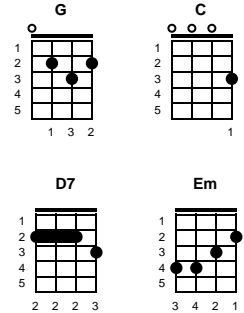

**Tears On My Pillow**  
Sylvester Bradford & Al Lewis

Key of G

Intro: Chords for last 3 lines, v1

**v1:**

**G**  
You don't remember me  
**C D7**  
But I remember you  
**G**  
'Twas not so long ago  
**C D7**  
You broke my heart in two  
**C D7**  
Tears on my pillow  
**C D7**  
Pain in my heart  
**G Em C D7**  
Caused by you

**v2:**

**G**  
If we could start anew  
**C D7**  
I wouldn't hesitate  
**G**  
I'd gladly take you back  
**C D7**  
And tempt the hand of fate  
**C D7**  
Tears on my pillow  
**C D7**  
Pain in my heart  
**G Em C D7**  
Caused by you -- **REPEAT V2**

**ending:**

**G Em C D7**  
Caused by you  
**G**  
Caused by you

**STANDARD**

**BARITONE**