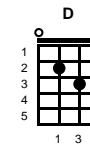

Teddy Bear

Kal Mann & Bernie Lowe

Intro: Chords for last line, v1

v1:

C
Baby let me be ~ your **F** loving teddy **C** bear

F
Put a chain around my neck

And lead me **C** anywhere

Oh let me be (oh let him be) ~ your teddy **C** bear

Teddy Bear

Kal Mann & Bernie Lowe

Intro: Chords for last line, v1

v1:

A
Baby let me be ~ your **D** loving teddy **A** bear

D
Put a chain around my neck

And lead me **A** anywhere

Oh let me be (oh let him be) ~ your teddy **A** bear

D
Put a chain around my neck

And lead me **A** anywhere

Oh let me be (oh let him be) ~ your teddy **A** bear

v3:

Oh baby let me be ~ around you every night **D** **A**

D
Run your fingers through my hair

And cuddle me real **A** tight

Oh let me be (oh let him be) ~ your teddy **A** bear -- **CHORUS, V2**

ending:

Oh let me be (oh let him be) ~ your teddy **A** bear

I just wanna be your teddy **E7** **A** bear

Key of A

STANDARD

BARITONE

Key of C