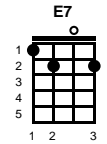

Teddy Bear

Kal Mann & Bernie Lowe

Intro: Chords for last line, v1

v1:

C
Baby let me be ~ your **F** loving teddy **C** bear

F
Put a chain around my neck

And lead me **C** anywhere

Oh let me be (oh let him be) ~ your teddy **C** bear

Teddy Bear

Kal Mann & Bernie Lowe

Intro: Chords for last line, v1

v1:

A
Baby let me be ~ your **D** loving teddy **A** bear

D
Put a chain around my neck

And lead me **A** anywhere

Oh let me be (oh let him be) ~ your teddy **A** bear

D
Put a chain around my neck

And lead me **A** anywhere

Oh let me be (oh let him be) ~ your teddy **A** bear

v3:

Oh baby let me be ~ around you every night **D** **A**

D
Run your fingers through my hair

And cuddle me real **A** tight

Oh let me be (oh let him be) ~ your teddy **A** bear -- **CHORUS, V2**

ending:

Oh let me be (oh let him be) ~ your teddy **A** bear

I just wanna be your teddy **E7** **A** bear

Key of A

STANDARD

BARITONE

Key of C