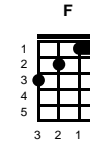

Teddy Bear

Kal Mann & Bernie Lowe

Intro: Chords for last line, v1

v1:

C
Baby let me be ~ your **F** loving teddy **C** bear

F
Put a chain around my neck

And lead me **C** anywhere

Oh let me be (oh let him be) ~ your teddy **C** bear

F
Put a chain around my neck

And lead me **C** anywhere

Oh let me be (oh let him be) ~ your teddy **C** bear

v3:

Oh baby let me be ~ around you every night **F** **C**

F
Run your fingers through my hair

And cuddle me real tight **C**

Oh let me be (oh let him be) ~ your teddy **C** bear -- **CHORUS, V2**

ending:

Oh let me be (oh let him be) ~ your teddy **C** bear

I just wanna be your teddy **G7** **C** bear

Key of C

STANDARD

BARITONE

Key of A

Teddy Bear

Kal Mann & Bernie Lowe

Intro: Chords for last line, v1

v1:

A
Baby let me be ~ your **D** loving teddy **A** bear

D
Put a chain around my neck

And lead me **A** anywhere

Oh let me be (oh let him be) ~ your teddy **A** bear