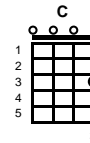

Teddy Bear

Kal Mann & Bernie Lowe

Intro: Chords for last line, v1

v1:

C
Baby let me be ~ your **F** loving teddy **C** bear

F
Put a chain around my neck

And lead me **C** anywhere

Oh let me be (oh let him be) ~ your teddy **C** bear

F
Put a chain around my neck

And lead me **C** anywhere

Oh let me be (oh let him be) ~ your teddy **C** bear

v3:

Oh baby let me be ~ around you every night **F** **C**

F
Run your fingers through my hair

And cuddle me real tight **C**

Oh let me be (oh let him be) ~ your teddy **C** bear -- **CHORUS, V2**

ending:

Oh let me be (oh let him be) ~ your teddy **C** bear

I just wanna be your teddy **G7** **C** bear

Key of C

STANDARD

BARITONE

Key of A

Teddy Bear

Kal Mann & Bernie Lowe

Intro: Chords for last line, v1

v1:

A
Baby let me be ~ your **D** loving teddy **A** bear

D
Put a chain around my neck

And lead me **A** anywhere

Oh let me be (oh let him be) ~ your teddy **A** bear