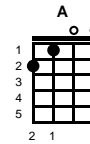

Teddy Bear

Kal Mann & Bernie Lowe

Intro: Chords for last line, v1

v1:

C
Baby let me be ~ your **F** loving teddy **C** bear

F
Put a chain around my neck

And lead me **C** anywhere

Oh let me be (oh let him be) ~ your teddy **C** bear

Teddy Bear

Kal Mann & Bernie Lowe

Intro: Chords for last line, v1

v1:

A
Baby let me be ~ your **D** loving teddy **A** bear

D
Put a chain around my neck

And lead me **A** anywhere

Oh let me be (oh let him be) ~ your teddy **A** bear

D
Put a chain around my neck

And lead me **A** anywhere

Oh let me be (oh let him be) ~ your teddy **A** bear

v3:

Oh baby let me be ~ around you every night **D** **A**

D
Run your fingers through my hair

And cuddle me real **A** tight

Oh let me be (oh let him be) ~ your teddy **A** bear -- **CHORUS, V2**

ending:

Oh let me be (oh let him be) ~ your teddy **A** bear

I just wanna be your teddy **E7** **A** bear

Key of A

STANDARD

BARITONE

Key of C