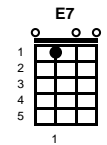

Teddy Bear

Kal Mann & Bernie Lowe

Intro: Chords for last line, v1

v1:

C
Baby let me be ~ your **F** loving teddy **C** bear

F
Put a chain around my neck

And lead me **C** anywhere

Oh let me be (oh let him be) ~ your teddy **C** bear

Teddy Bear

Kal Mann & Bernie Lowe

Intro: Chords for last line, v1

v1:

A
Baby let me be ~ your **D** loving teddy **A** bear

D
Put a chain around my neck

And lead me **A** anywhere

Oh let me be (oh let him be) ~ your teddy **A** bear

D
Put a chain around my neck

And lead me **A** anywhere

Oh let me be (oh let him be) ~ your teddy **A** bear

v3:

Oh baby let me be ~ around you every night **D** **A**

D
Run your fingers through my hair

And cuddle me real **A** tight

Oh let me be (oh let him be) ~ your teddy **A** bear -- **CHORUS, V2**

ending:

Oh let me be (oh let him be) ~ your teddy **A** bear

I just wanna be your teddy **E7** **A** bear

Key of A

STANDARD

BARITONE

Key of C