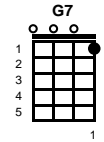

Teddy Bear

Kal Mann & Bernie Lowe

Intro: Chords for last line, v1

v1:

C
Baby let me be ~ your **F** loving teddy **C** bear

F
Put a chain around my neck

And lead me **C** anywhere

Oh let me be (oh let him be) ~ your teddy **C** bear

F
Put a chain around my neck

And lead me **C** anywhere

Oh let me be (oh let him be) ~ your teddy **C** bear

v3:

Oh baby let me be ~ around you every night **F** **C**

F
Run your fingers through my hair

And cuddle me real tight **C**

Oh let me be (oh let him be) ~ your teddy **C** bear -- **CHORUS, V2**

ending:

Oh let me be (oh let him be) ~ your teddy **C** bear

I just wanna be your teddy **G7** **C** bear

Key of C

STANDARD

BARITONE

Key of A

Teddy Bear

Kal Mann & Bernie Lowe

Intro: Chords for last line, v1

v1:

A
Baby let me be ~ your **D** loving teddy **A** bear

D
Put a chain around my neck

And lead me **A** anywhere

Oh let me be (oh let him be) ~ your teddy **A** bear