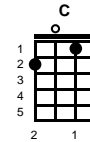

Teddy Bear

Kal Mann & Bernie Lowe

Intro: Chords for last line, v1

v1:

C
Baby let me be ~ your **F** loving teddy **C** bear

F
Put a chain around my neck

And lead me **C** anywhere

Oh let me be (oh let him be) ~ your teddy **C** bear

F
Put a chain around my neck

And lead me **C** anywhere

Oh let me be (oh let him be) ~ your teddy **C** bear

v3:

Oh baby let me be ~ around you every night **F** **C**

F
Run your fingers through my hair

And cuddle me real tight **C**

Oh let me be (oh let him be) ~ your teddy **C** bear -- **CHORUS, V2**

ending:

Oh let me be (oh let him be) ~ your teddy **C** bear

I just wanna be your teddy **G7** **C** bear

Key of C

STANDARD

BARITONE

Key of A

Teddy Bear

Kal Mann & Bernie Lowe

Intro: Chords for last line, v1

v1:

A
Baby let me be ~ your **D** loving teddy **A** bear

D
Put a chain around my neck

And lead me **A** anywhere

Oh let me be (oh let him be) ~ your teddy **A** bear