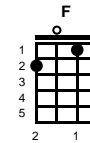

Teddy Bear

Kal Mann & Bernie Lowe

Intro: Chords for last line, v1

v1:

C
Baby let me be ~ your **F** loving teddy **C** bear

F
Put a chain around my neck

And lead me **C** anywhere

Oh let me be (oh let him be) ~ your teddy **C** bear

F
Put a chain around my neck

And lead me **C** anywhere

Oh let me be (oh let him be) ~ your teddy **C** bear

v3:

Oh baby let me be ~ around you every night **F** **C**

F
Run your fingers through my hair

And cuddle me real tight **C**

Oh let me be (oh let him be) ~ your teddy **C** bear -- **CHORUS, V2**

ending:

Oh let me be (oh let him be) ~ your teddy **C** bear

I just wanna be your teddy **G7** **C** bear

Key of C

STANDARD

BARITONE

Key of A

Teddy Bear

Kal Mann & Bernie Lowe

Intro: Chords for last line, v1

v1:

A
Baby let me be ~ your **D** loving teddy **A** bear

D
Put a chain around my neck

And lead me **A** anywhere

Oh let me be (oh let him be) ~ your teddy **A** bear