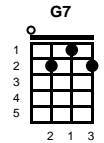

Teddy Bear

Kal Mann & Bernie Lowe

Intro: Chords for last line, v1

v1:

C
Baby let me be ~ your **F** loving teddy **C** bear

F
Put a chain around my neck

And lead me **C** anywhere

Oh let me be (oh let him be) ~ your teddy **C** bear

F
Put a chain around my neck

And lead me **C** anywhere

Oh let me be (oh let him be) ~ your teddy **C** bear

v3:

Oh baby let me be ~ around you every night **F** **C**

F
Run your fingers through my hair

And cuddle me real tight **C**

Oh let me be (oh let him be) ~ your teddy **C** bear -- **CHORUS, V2**

ending:

Oh let me be (oh let him be) ~ your teddy **C** bear

I just wanna be your teddy **G7** **C** bear

Key of C

STANDARD

BARITONE

Key of A

Teddy Bear

Kal Mann & Bernie Lowe

Intro: Chords for last line, v1

v1:

A
Baby let me be ~ your **D** loving teddy **A** bear

D
Put a chain around my neck

And lead me **A** anywhere

Oh let me be (oh let him be) ~ your teddy **A** bear