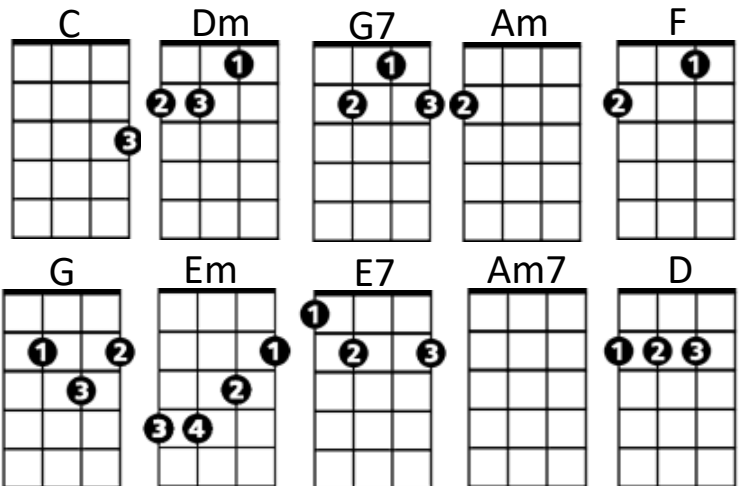

Tequila Sunrise (Don Henly / Glenn Frey) Key C

Intro: Chords for ending

C
It's another tequila sunrise
G **Dm**
Starin' slowly cross the sky -
G7 **C**
I said good-bye.

C
He was just a hired hand
G **Dm**
Workin' on the dreams he planned to try -
G7 **C**
The days go by

Am **F**
Every night when the sun goes down
Am **F** **Am**
Just another lonely boy in town
Dm **G7**
And she's out runnin' round

C
She wasn't just another woman
G **Dm**
And I couldn't keep from coming' on -
G7 **C**
It's been so long

C
Oh and it's a hollow feelin'
G **Dm**
When it comes down to dealin' friends -
G7 **C**
It never ends.

Instrumental verse

Dm **G**
Take another shot of courage
Em **Am** **Dm**
Wonder why the right words never come -
E7 **Am7** **D**
You just get numb

Ending:

C
It's another tequila sunrise
G **Dm**
This old world still looks the same ~
G7 **C**
Another frame.

(strum C to fade)

Tequila Sunrise (Don Henly / Glenn Frey) Key G

Intro: Chords for ending

G
It's another tequila sunrise
D **Am**
Starin' slowly cross the sky -
D7 **G**
I said good-bye.