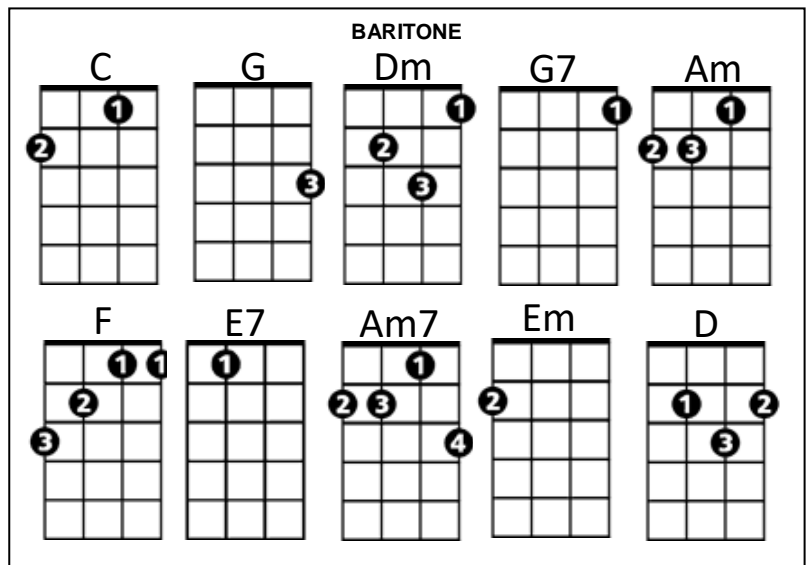

Tequila Sunrise (Don Henly / Glenn Frey) Key C

Intro: Chords for ending

C
It's another tequila sunrise
G **Dm**
Starin' slowly cross the sky -
G7 **C**
I said good-bye.

C
He was just a hired hand
G **Dm**
Workin' on the dreams he planned to try -
G7 **C**
The days go by

Am **F**
Every night when the sun goes down
Am **F** **Am**
Just another lonely boy in town
Dm **G7**
And she's out runnin' round

C
She wasn't just another woman
G **Dm**
And I couldn't keep from coming' on -
G7 **C**
It's been so long

C
Oh and it's a hollow feelin'
G **Dm**
When it comes down to dealin' friends -
G7 **C**
It never ends.

Instrumental verse

Dm **G**
Take another shot of courage
Em **Am** **Dm**
Wonder why the right words never come -
E7 **Am7** **D**
You just get numb

Ending:

C
It's another tequila sunrise
G **Dm**
This old world still looks the same ~
G7 **C**
Another frame.

(strum C to fade)

Tequila Sunrise (Don Henly / Glenn Frey) Key G

Intro: Chords for ending

G
It's another tequila sunrise
D **Am**
Starin' slowly cross the sky -
D7 **G**
I said good-bye.