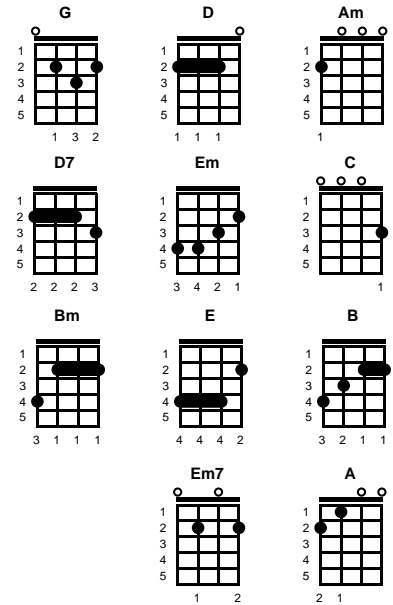

Tequila Sunrise
Don Henley & Glenn Frey

Key of G

Intro: Chords for ending

v1:

G
It's another tequila sunrise
D **Am** **D7** **G**
Starin' slowly 'cross the sky, said goodbye

He was just a hired hand
D **Am** **D7** **G**
Workin on the dreams he planned to try, the days go by

v2:

Em **C**
Every night when the sun goes down
Em **C** **Em** **Am**
Just another lonely boy in town
D7
And she's out runnin' 'round

v3:

G
She wasn't just another woman
D **Am** **D7** **G**
And I couldn't keep from comin' on, it's been so long

Oh and it's a hollow feelin'
D **Am** **D7** **G**
When it comes down to dealin' friends, it never ends

v4:

Am **D**
Take another shot of courage
Bm **E** **Am** **B** **Em7** **A**
Wonder why the right words never come, you just get numb
G
It's another tequila sunrise
D **Am** **D7** **G**
This old world still looks the same, another frame

ending:

G
It's another tequila sunrise
D **Am** **D7** **G**
This old world still looks the same, another frame

STANDARD