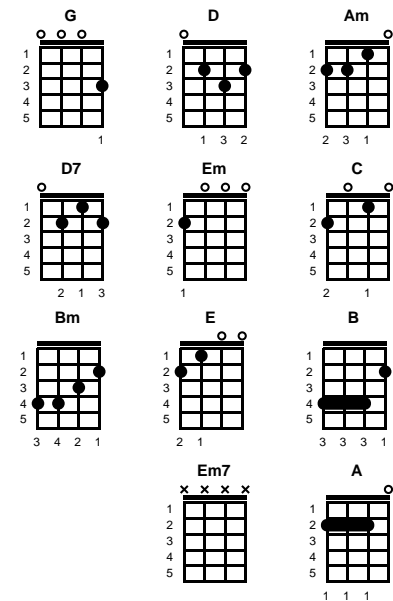

# Tequila Sunrise

Don Henley & Glenn Frey

Key of D

Intro: Chords for ending

v1:

**D**  
It's another tequila sunrise  
**A** **Em** **A7** **D**  
Starin' slowly 'cross the sky, said goodbye

He was just a hired hand  
**A** **Em** **A7** **D**  
Workin on the dreams he planned to try, the days go by

v2:

**Bm** **G**  
Every night when the sun goes down  
**Bm** **G** **Bm** **Em**  
Just another lonely boy in town

And she's out runnin' 'round  
**A7**

v3:

**D**  
She wasn't just another woman  
**A** **Em** **A7** **D**  
And I couldn't keep from comin' on, it's been so long

**v4:**

**Am** **D**  
Take another shot of courage  
**Bm** **E** **Am** **B** **Em7** **A**  
Wonder why the right words never come, you just get numb  
**G**  
It's another tequila sunrise  
**D** **Am** **D7** **G**  
This old world still looks the same, another frame

**ending:**

**G**  
It's another tequila sunrise  
**D** **Am** **D7** **G**  
This old world still looks the same, another frame

**STANDARD**

**BARITONE**

Key of D