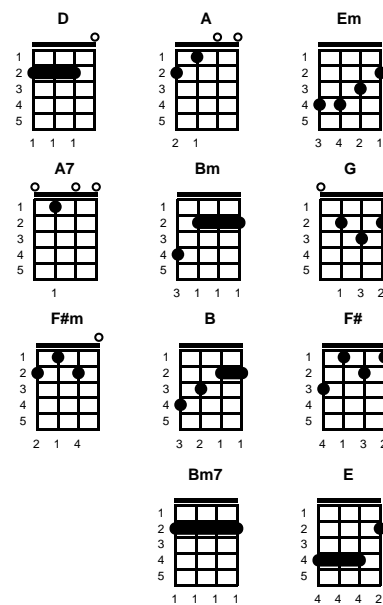

Tequila Sunrise

Don Henley & Glenn Frey

Key of D

Intro: Chords for ending

v1:

D
It's another tequila sunrise
A **Em** **A7** **D**
Starin' slowly 'cross the sky, said goodbye

He was just a hired hand
A **Em** **A7** **D**
Workin on the dreams he planned to try, the days go by

v2:

Bm **G**
Every night when the sun goes down
Bm **G** **Bm** **Em**
Just another lonely boy in town

And she's out runnin' 'round
A7

v3:

D
She wasn't just another woman
A **Em** **A7** **D**
And I couldn't keep from comin' on, it's been so long

Oh and it's a hollow feelin'
A **Em** **A7** **D**
When it comes down to dealin' friends, it never ends

v4:

Em **A**
Take another shot of courage
F#m **B** **Em** **F#** **Bm7** **E**
Wonder why the right words never come, you just get numb

D
It's another tequila sunrise
A **Em** **A7** **D**
This old world still looks the same, another frame

ending:

D
It's another tequila sunrise
A **Em** **A7** **D**
This old world still looks the same, another frame

STANDARD