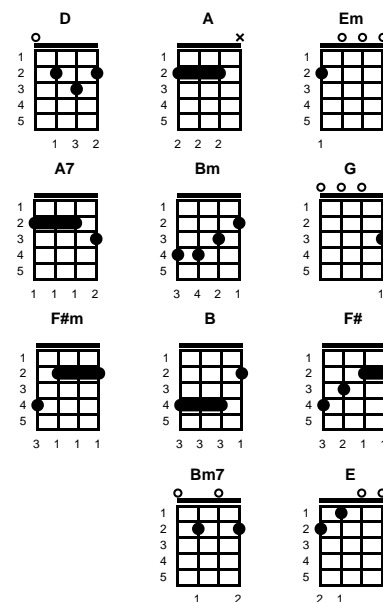

Tequila Sunrise

Don Henley & Glenn Frey

Key of D

Intro: Chords for ending

v1:

D
It's another tequila sunrise
A **Em** **A7** **D**
Starin' slowly 'cross the sky, said goodbye

He was just a hired hand
A **Em** **A7** **D**
Workin on the dreams he planned to try, the days go by

v2:

Bm **G**
Every night when the sun goes down
Bm **G** **Bm** **Em**
Just another lonely boy in town

And she's out runnin' 'round
A7

v3:

D
She wasn't just another woman
A **Em** **A7** **D**
And I couldn't keep from comin' on, it's been so long

Oh and it's a hollow feelin'
A **Em** **A7** **D**
When it comes down to dealin' friends, it never ends

v4:

Em **A**
Take another shot of courage
F#m **B** **Em** **F#** **Bm7** **E**
Wonder why the right words never come, you just get numb

D
It's another tequila sunrise
A **Em** **A7** **D**
This old world still looks the same, another frame

ending:

D
It's another tequila sunrise
A **Em** **A7** **D**
This old world still looks the same, another frame

STANDARD

BARITONE

Key of G