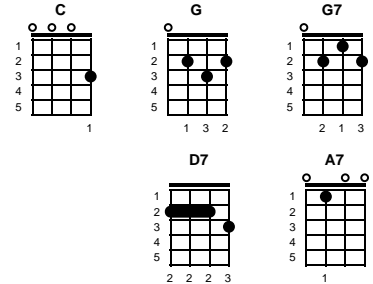

That'll Be the Day
Buddy Holly, Jerry Allison & Norman Petty

Key of C

Intro: Chords for last line of chorus

chorus:

Well....^CThat'll be the day when you say good-bye
 Yes that'll be the day when.. you make me cry
 Oh you say you're gonna leave.. you know it's a lie
 Cause that'll be the day....^{D7}when I die

STANDARD

v1:

Well you give me all your lovin' and your.. turtle dovin'
 All your hugs and kisses and your.. money too
 Well.... you know you love me baby.... still you tell me maybe
 That some day, well, I'll be through -- **CHORUS**