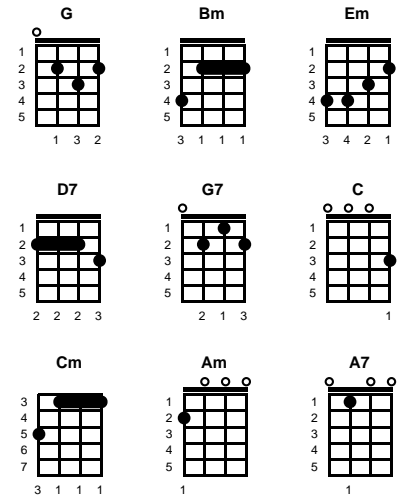

The Band Played On

John F. Palmer & Charles B. Ward (1895)

Key of G

3/4

Intro: Chords for ending

G **Bm** **Em** **G**
Casey would waltz with the strawberry blonde,

D7
And the band played on!

He'd glide 'cross the floor with the girl he adored,

G
And the band played on!

G7 **C** **Cm**
His brain was so loaded it nearly exploded,

Am
The poor girl would shake with alarm,

C **G** **Em**
He married the girl with the strawberry curl,

A7 **D7** **G**
And the band played on -- **REPEAT SONG**

STANDARD

ending:

A7 **D7** **G**
And the band played on

BARITONE