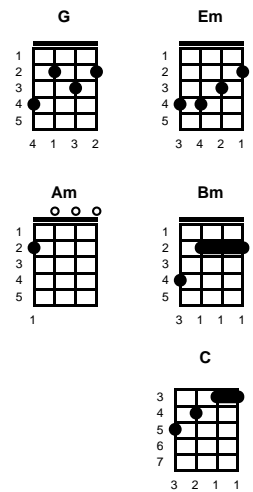

The Cruel War

Peter Yarrow, Noel Paul Stookey

Key of G

Intro: Chords for first 2 lines

G **Em** **Am** **Bm**
The cruel war is raging, Johnny has to fight
C **Am** **G** **C** **G**
I want to be with him from morning till night
Em **Am** **Bm**
I want to be with him, it grieves my heart so
C **Am** **G** **C** **G**
Won't you let me go with you? No, my love, no

Em **Am** **Bm**
Tomorrow is Sunday, Monday is the day
C **Am** **G** **C** **G**
That your captain will call you, and you must obey
Em **Am** **Bm**
Your captain will call you, it grieves my heart so
C **Am** **G** **C** **G**
Won't you let me go with you? No, my love, no

Em **Am** **Bm**
I'll tie back my hair, men's clothing I'll put on
C **Am** **G** **C** **G**
I'll pass as your comrade as we march along
Em **Am** **Bm**
I'll pass as your comrade, no one will ever know
C **Am** **G** **C** **G**
Won't you let me go with you? No, my love, no

Em **Am** **Bm**
Johnny, oh Johnny, I fear you're unkind
C **Am** **G** **C** **G**
I love you far better than all of mankind
Em **Am** **Bm**
I love you far better than words can e'er express
C **Am** **G** **C** **G**
Won't you let me go with you? Yes, my love, yes

Em **Am** **Bm**
They marched into battle, she never left his side
C **Am** **G** **C** **G**
'Til a bullet shell struck her and love was denied
Em **Am** **Bm**
A bullet shell struck her, tears came to Johnny's eyes
C **Am** **G** **C** **G**
As he knelt down beside her, she si - lently died

STANDARD