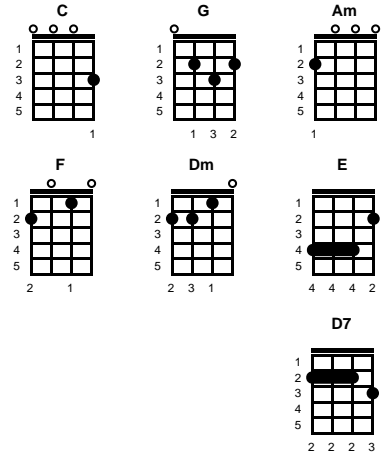

The Gift

Jim Brickman, Collin Raye, Susan Ashton

Key of C

Intro: Chords for last 2 lines of chorus

v1:

C **G** **Am** **C** **F**
Winter snow is falling down, children laughing all around
C **Dm** **G**
Lights are turning on, like a fairy tale come true
C **G** **Am** **C** **F**
Sitting by the fire we made, you're the answer when I prayed
C **Dm** **G**
I would find someone, and baby I found you

chorus:

C **F** **G**
And all I want is to hold you forever
C **F** **G**
All I need is you more every day
C **E** **Am** **D7**
You saved my heart... from being broken apart
C **G** **C**
You gave your love away.. and I'm thankful every day for the gift

-- **CHORDS FOR CHORUS**

v2:

C **G** **Am** **C** **F**
Watching as you softly sleep.. what I'd give if I could keep
C **Dm** **G**
Just this moment, if only time stood still
C **G** **Am** **C** **F**
But the colors fade away, and the years will make us grey
C **Dm** **G**
But baby in my eyes, you'll still be beautiful -- **CHORUS**

STANDARD