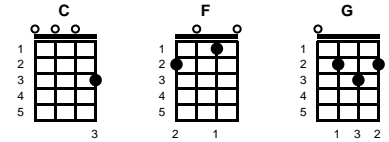

The Lion Sleeps Tonight

Solomon Linda

Key of C

Intro:

C **F** **C** **G**
Wee dee dee dee, dee dee dee dee dee, wee um um oh-weh -- 2X

chorus:

C **F**
Wimoweh, wimoweh, wimoweh, wimoweh
C **F**
Wimoweh, wimoweh, wimoweh, wimoweh
C **F**
Wimoweh, wimoweh, wimoweh, wimoweh
C **F**
Wimoweh, wimoweh, wimoweh, wimoweh

v1:

C **F**
In the jungle, the mighty jungle
C **G**
The lion sleeps tonight
C **F**
In the jungle, the quiet jungle
C **G** **(TACET)**
The lion sleeps tonight -- Hut - Hut -- **CHORUS**

v2:

C **F**
Near the village, the peaceful village
C **G**
The lion sleeps tonight
C **F**
Near the village, the quiet village
C **G** **(TACET)**
The lion sleeps tonight -- Hut - Hut -- **CHORUS & INSTRUMENTAL BRIDGE**

v3:

C **F**
Hush my darling, don't fear my darling
C **G**
The lion sleeps tonight
C **F**
Hush my darling, don't fear my darling
C **G** **(TACET)**
The lion sleeps tonight -- Hut - Hut -- **CHORUS**

ending:

C **F** **C** **G**
Wee dee dee dee, dee dee dee dee dee, wee um um oh-weh -- 2X

STANDARD