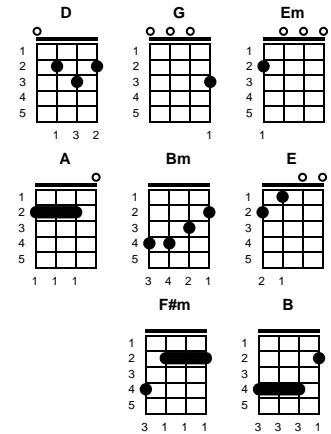

The River
Garth Brooks & Victoria Shaw

Key of D

Intro: Chords for last line of chorus

v1:

You know a dream is like a river, ever changing as it flows
And a dreamer's just a vessel that must follow where it goes
Trying to learn from what's behind him
And never knowing what's in store
Makes each day a constant battle
Just to stay between the shores, but

chorus:

I will sail my vessel 'til the river runs dry
Like a bird upon the wind these waters are my sky
I'll never reach my destination ~ if I never try
So I will sail my vessel 'til the river runs dry

v2:

Too many times we stand aside and let the waters slip away
'Til what we put off 'til tomorrow has now become today
So don't you sit upon the shoreline and say you're satisfied
Choose to chance the rapids and dare to dance the tide, and

bridge:

And there's bound to be rough waters
And I know I'll take some falls
But with the good Lord as my captain
I can make it through them all

ending:

Yes, I will sail my vessel 'til the river runs dry
Like a bird upon the wind these waters are my sky
I'll never reach my destination ~ if I never try
So I will sail my vessel 'til the river runs dry
Yes, I will sail my vessel 'til the river runs dry, 'til the river runs dry

STANDARD

BARITONE

-- CHORUS