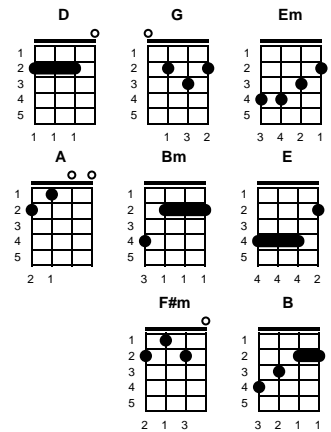

The River
Garth Brooks & Victoria Shaw

Key of D

Intro: Chords for last line of chorus

v1:

You know a dream is like a river, ever changing as it flows
And a dreamer's just a vessel that must follow where it goes
Trying to learn from what's behind him
And never knowing what's in store
Makes each day a constant battle
Just to stay between the shores, but

chorus:

I will sail my vessel 'til the river runs dry
Like a bird upon the wind these waters are my sky
I'll never reach my destination ~ if I never try
So I will sail my vessel 'til the river runs dry

v2:

Too many times we stand aside and let the waters slip away
'Til what we put off 'til tomorrow has now become today
So don't you sit upon the shoreline and say you're satisfied
Choose to chance the rapids and dare to dance the tide, and

bridge:

And there's bound to be rough waters
And I know I'll take some falls
But with the good Lord as my captain
I can make it through them all

ending:

Yes, I will sail my vessel 'til the river runs dry
Like a bird upon the wind these waters are my sky
I'll never reach my destination ~ if I never try
So I will sail my vessel 'til the river runs dry
Yes, I will sail my vessel 'til the river runs dry, 'til the river runs dry

STANDARD