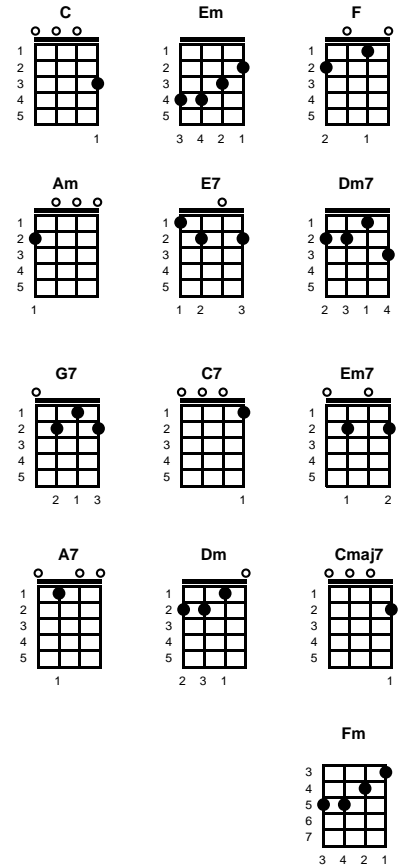

The Way We Were

Alan Bergman, Marilyn Bergman, Marvin Hamlisch

Key of C

Intro: Chords for first verse

C **Em** **F** **Am** **F**
Mem'ries, light the corners of my mind
Em **E7** **Am** **F**
Misty water-colored mem'ries
E7 **C** **Am** **Dm7** **G7** **C**
Of the way we were

Em **F** **Am** **F**
Scattered pictures, of the smiles we left behind
Em **E7** **Am** **F** **E7** **C** **C7**
Smiles we gave to one another, for the way we were

F **Em** **Dm7**
Can it be that it was all so simple then?
Em **Em7** **A7**
Or has time rewritten every line?
Dm **Dm7** **Em**
If we had the chance to do it all again
Cmaj7 **F** **G7**
Tell me, would we, could we?

C **Em** **F** **Am** **F**
Mem'ries, may be beautiful and yet
Em **E7** **Am** **F**
What's too painful to remem - ber
E7 **Am** **F**
We simply choose to forget

Em **F** **Em** **F**
So it's the laugh - ter, we will remem - ber
Em **Am** **Dm7**
Whenever we remem - ber
C **F**
The way we were
Fm **C** **F** **Cmaj7**
The way we were

STANDARD