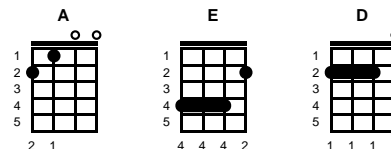

The Wonder

K. Kristofferson

Key of A
3/4

A

v1:

There's a song in my soul for the sun goin' down
When it dies at the end of the day
With a sadness descending as soft as the sound
Of the light that was slipping away

chorus 1:

The heavens above me seemed empty and gray
As dreams that won't ever come true
And the star-spangled glory of love filled the skies
And my heart with the wonder of you

instrumental:
CHORDS FOR FIRST 2 LINES, V1

v2:

Pretty berries I carried to you
Pretty flowers to hold in your hand
Pretty reasons for dreams comin' true
And for doin' the best that you can

chorus 2:

I swear to be thankful the rest of my days
And worthy of whatever I do
For the chance I was given to live and believe
In the love and the wonder of you

ending:
CHORDS FOR FIRST 2 LINES, V1

STANDARD