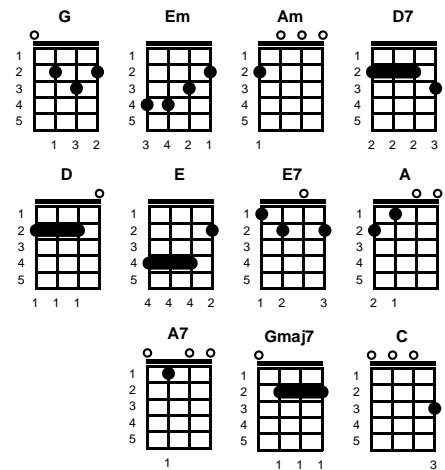

This Is My Song

Charlie Chaplin

Key of G

G

G **Em** **G** **Em** **Am**
Why is my heart so light? Why are the stars so bright?
D7 **Am** **D7** **Am** **G**
Why is the sky so blue since the hour I met you?

Em **G** **Em** **Am**
Flowers are smiling bright, smiling for our delight
D7 **Am** **D7** **Am** **G** **D**
Smiling so tender - ly, for the world, you and me

G **Am** **D7** **Am** **D7** **G**
I know why the world is smiling, smiling so tender - ly
E **E7** **Am** **A** **A7** **D** **D7**
It hears the same old story ~ through all e - ter - ni - ty

G **Gmaj7** **G** **Am** **D7**
Love, this is my song, here is a song, a serenade to you
G

The world cannot be wrong, if in this world there is you
Em **G** **C** **D7** **G** **D**
I care not what the world may say, without your love there is no day
G **Gmaj7** **G** **Am** **D7** **G** **C** **G**
So, Love, this is my song, here is a song, a serenade to you

Em **G** **C** **D7** **G** **D**
I care not what the world may say, without your love there is no day
G **Gmaj7** **G** **Am** **D7** **G**
So, Love, this is my song, here is a song, a serenade to you

STANDARD