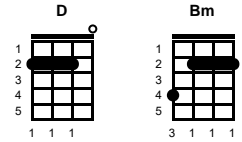

This Magic Moment

Doc Pomus & Mort Shuman

Intro: Chords for v1

v1:

TACET: This magic moment.. so different and so new
 Was like any other.. until I kissed you -- **BREAK**

v2:

TACET: And then it happened.. it took me by surprise
 I knew that you felt it too.. by the look in your eyes -- **BREAK**

chorus:

TACET: Sweeter than wine..
 Softer than a summer night..
 Everything I want I have.. whenever I hold you tight -- **BREAK**

v3:

TACET: This magic moment..
 While your lips are close to mine
 Will last forever.. forever till the end of time

bridge:

Oh oh oh oh oh, oh oh oh oh oh, um um um um -- **BREAK**

-- **V2, CHORUS, V3**

ending:

Oh oh oh oh oh, magic moment
 Magic moment, magic moment
 Oh oh oh oh oh -- **FADE**

Key of D

STANDARD

BARITONE