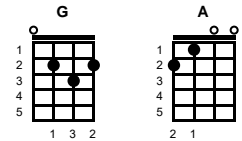

This Magic Moment

Doc Pomus & Mort Shuman

Intro: Chords for v1

v1:

TACET: This magic moment.. so different and so new
 Was like any other.. until I kissed you -- **BREAK**

v2:

TACET: And then it happened.. it took me by surprise
 I knew that you felt it too.. by the look in your eyes -- **BREAK**

chorus:

TACET: Sweeter than wine..
 Softer than a summer night..
 Everything I want I have.. whenever I hold you tight -- **BREAK**

v3:

TACET: This magic moment..
 While your lips are close to mine
 Will last forever.. forever till the end of time

bridge:

Oh oh oh oh oh, oh oh oh oh oh, um um um um -- **BREAK**

-- **V2, CHORUS, V3**

ending:

Oh oh oh oh oh, magic moment
 Magic moment, magic moment
 Oh oh oh oh oh -- **FADE**

Key of D

STANDARD

BARITONE