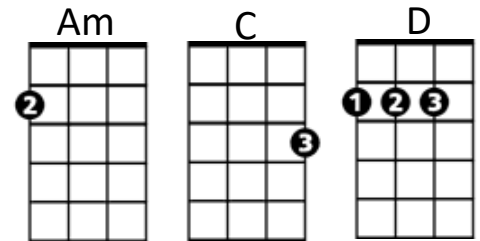

**This Train**

Rosetta Tharpe, Peter Yarrow, Paul Stookey

Intro: Chords for first line, v1, 2X

v1:

Am C D Am  
This train don't carry no gamblers, this train

C E7  
This train don't carry no gamblers, this Train

Am A7 Dm  
This train don't carry no gamblers, no crap shooters, no midnight rambler

Am E7 Am  
This train don't carry no gamblers, this train

v2:

Am C D Am  
This train don't carry no jokers, well, this train

Am E7 Am  
Well, this train done carried my mother, well this train

v4:

Am C D Am  
This train she's bound for glory, well this train

C E7  
This train she's bound for glory, well this train

Am A7 Dm  
This train she's bound for glory, if you wanna to get to heaven, then you gotta be holy