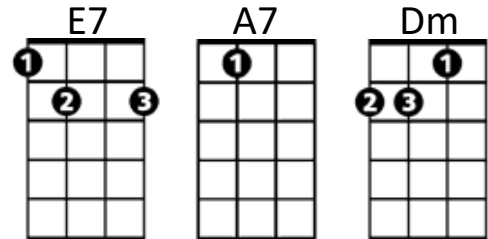

v2:

Am C D Am
This train don't carry no jokers, well, this train

C E7
This train don't carry no jokers, well, this train

Am A7 Dm
This train don't carry no jokers, no high-tone women, no cigar smokers

Am E7 Am
Well, this train don't carry no jokers, well, this train